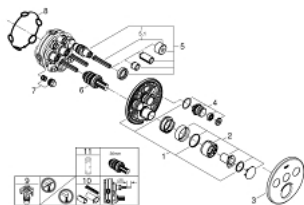

29 146 000 SMARTCONTROL CONCEALED MIXER WITH 3 VALVES

PRODUCT DESCRIPTION

- Colour: chrome
- trim set for GROHE Rapido SmartBox (35 600/35 604)
- metal wall escutcheon with GROHE FastFixation (covered escutcheon and shaft sealing, covered fixing), retroactively 6° adjustable
- GROHE LongLife finish
- GROHE SmartControl - control the shower with intuitive push/turn button
- exchangeable symbols
- cartridge for temperature mixing
- multiple outlets can be run simultaneously
- without roughing-in set 35 600/35 604 (please order separately)
- flow performance: outlet A = 22 l/min, outlet B = 26 l/min, outlet C = 22 l/min, outlet A + B = 31 l/min, outlet A + B + C = 34 l/min

29 146 000 SMARTCONTROL CONCEALED MIXER WITH 3 VALVES

SPARE PARTS, september 2020 – now

- 1: Mounting plate (Spare part-nr. 48362000)
 - 2: Handle (Spare part-nr. 46990000)
 - 3: Escutcheon (Spare part-nr. 46993000)
 - 4: Push button (Spare part-nr. 48361000)
 - 4.1: pushbutton (Spare part-nr. 14077000)
 - 5: Cartridge (Spare part-nr. 48359000)
 - 5.1: Spindle (Spare part-nr. 49088000)
 - 6: Cartridge (Spare part-nr. 46989000)
 - 7: Non-return valves (Spare part-nr. 47979000)
 - 8: Seal (Spare part-nr. 48360000)
 - 9: Service stops (Spare part-nr. 1405300M)*
 - 10: Universal extension set single-lever mixers, 25 mm (Spare part-nr. 14048000)*
 - 11: Socket spanner (Spare part-nr. 49059000)*
- * Optional accessories