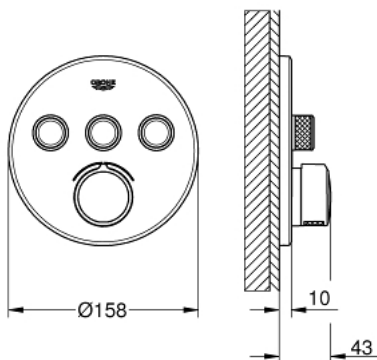

29 146 000 SMARTCONTROL CONCEALED MIXER WITH 3 VALVES

PRODUCT DESCRIPTION

- Colour: chrome
- trim set for GROHE Rapido SmartBox (35 600/35 604)
- metal wall escutcheon with GROHE FastFixation (covered escutcheon and shaft sealing, covered fixing), retroactively 6° adjustable
- GROHE LongLife finish
- GROHE SmartControl - control the shower with intuitive push/turn button
- exchangeable symbols
- cartridge for temperature mixing
- multiple outlets can be run simultaneously
- without roughing-in set 35 600/35 604 (please order separately)
- flow performance: outlet A = 22 l/min, outlet B = 26 l/min, outlet C = 22 l/min, outlet A + B = 31 l/min, outlet A + B + C = 34 l/min

29 146 000 SMARTCONTROL CONCEALED MIXER WITH 3 VALVES

SPARE PARTS, september 2020 – now

- 1: Mounting plate (Spare part-nr. 48362000)
 - 2: Handle (Spare part-nr. 46990000)
 - 3: Escutcheon (Spare part-nr. 46993000)
 - 4: Push button (Spare part-nr. 48361000)
 - 4.1: pushbutton (Spare part-nr. 14077000)
 - 5: Cartridge (Spare part-nr. 48359000)
 - 5.1: Spindle (Spare part-nr. 49088000)
 - 6: Cartridge (Spare part-nr. 46989000)
 - 7: Non-return valves (Spare part-nr. 47979000)
 - 8: Seal (Spare part-nr. 48360000)
 - 9: Service stops (Spare part-nr. 1405300M)*
 - 10: Universal extension set single-lever mixers, 25 mm (Spare part-nr. 14048000)*
 - 11: Socket spanner (Spare part-nr. 49059000)*
- * Optional accessories