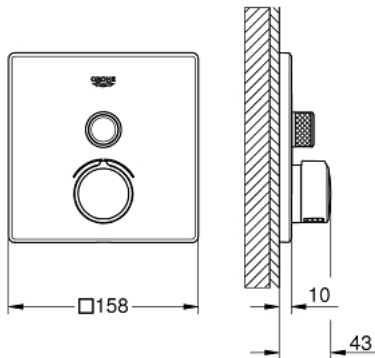

29 147 000 SMARTCONTROL CONCEALED MIXER WITH ONE VALVE

PRODUCT DESCRIPTION

- Colour: chrome
- trim set for GROHE Rapido SmartBox (35 600/35 604)
- metal wall escutcheon with GROHE FastFixation (covered escutcheon and shaft sealing, covered fixing), retroactively 6° adjustable
- GROHE LongLife finish
- GROHE SmartControl - control the shower with intuitive push/turn button
- exchangeable symbols
- cartridge for temperature mixing
- without roughing-in set 35 600/35 604 (please order separately)
- flow performance: outlet B = 27 l/min, outlet C = 27 l/min

29 147 000 SMARTCONTROL CONCEALED MIXER WITH ONE VALVE

SPARE PARTS, junij 2018 – now

- 1: Mounting plate (Spare part-nr. 48362000)
 - 2: Handle (Spare part-nr. 46990000)
 - 3: Escutcheon (Spare part-nr. 46994000)
 - 4: Push button (Spare part-nr. 48361000)
 - 4.1: pushbutton (Spare part-nr. 14077000)
 - 5: Cartridge (Spare part-nr. 48359000)
 - 5.1: Spindle (Spare part-nr. 49088000)
 - 6: Cartridge (Spare part-nr. 46989000)
 - 7: Non-return valve (Spare part-nr. 49085000)
 - 8: Seal (Spare part-nr. 48360000)
 - 9: Socket spanner (Spare part-nr. 49059000)*
 - 10: Service stops (Spare part-nr. 1405300M)*
 - 11: Universal extension set single-lever mixers, 25 mm (Spare part-nr. 14048000)*
- * Optional accessories