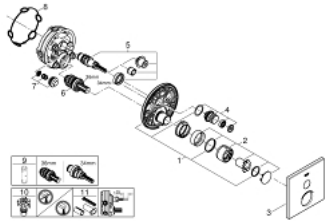

29 147 000 SMARTCONTROL CONCEALED MIXER WITH ONE VALVE

PRODUCT DESCRIPTION

- Colour: chrome
- trim set for GROHE Rapido SmartBox (35 600/35 604)
- metal wall escutcheon with GROHE FastFixation (covered escutcheon and shaft sealing, covered fixing), retroactively 6° adjustable
- GROHE LongLife finish
- GROHE SmartControl - control the shower with intuitive push/turn button
- exchangeable symbols
- cartridge for temperature mixing
- without roughing-in set 35 600/35 604 (please order separately)
- flow performance: outlet B = 27 l/min, outlet C = 27 l/min

29 147 000 SMARTCONTROL CONCEALED MIXER WITH ONE VALVE

SPARE PARTS, junij 2018 – now

- 1: Mounting plate (Spare part-nr. 48362000)
 - 2: Handle (Spare part-nr. 46990000)
 - 3: Escutcheon (Spare part-nr. 46994000)
 - 4: Push button (Spare part-nr. 48361000)
 - 4.1: pushbutton (Spare part-nr. 14077000)
 - 5: Cartridge (Spare part-nr. 48359000)
 - 5.1: Spindle (Spare part-nr. 49088000)
 - 6: Cartridge (Spare part-nr. 46989000)
 - 7: Non-return valve (Spare part-nr. 49085000)
 - 8: Seal (Spare part-nr. 48360000)
 - 9: Socket spanner (Spare part-nr. 49059000)*
 - 10: Service stops (Spare part-nr. 1405300M)*
 - 11: Universal extension set single-lever mixers, 25 mm (Spare part-nr. 14048000)*
- * Optional accessories