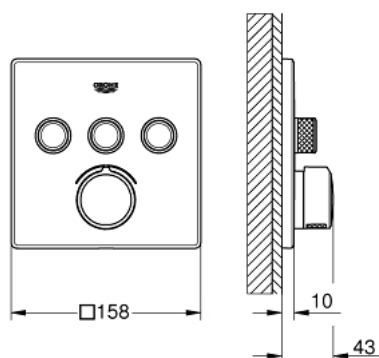

### PRODUCT DESCRIPTION

- Colour: chrome
- trim set for GROHE Rapido SmartBox (35 600/35 604)
- metal wall escutcheon with GROHE FastFixation (covered escutcheon and shaft sealing, covered fixing), retroactively 6° adjustable
- GROHE LongLife finish
- GROHE SmartControl - control the shower with intuitive push/turn button
- exchangeable symbols
- cartridge for temperature mixing
- multiple outlets can be run simultaneously
- without roughing-in set 35 600/35 604 (please order separately)
- flow performance: outlet A = 22 l/min, outlet B = 26 l/min, outlet C = 22 l/min, outlet A + B = 31 l/min, outlet A + B + C = 34 l/min

### SPARE PARTS, september 2020 – now

- 1: Mounting plate (Spare part-nr. 48362000)
  - 2: Handle (Spare part-nr. 46990000)
  - 3: Escutcheon (Spare part-nr. 46996000)
  - 4: Push button (Spare part-nr. 48361000)
  - 4.1: pushbutton (Spare part-nr. 14077000)
  - 5: Cartridge (Spare part-nr. 48359000)
  - 5.1: Spindle (Spare part-nr. 49088000)
  - 6: Cartridge (Spare part-nr. 46989000)
  - 7: Non-return valves (Spare part-nr. 47979000)
  - 8: Seal (Spare part-nr. 48360000)
  - 9: Socket spanner (Spare part-nr. 49059000)\*
  - 10: Service stops (Spare part-nr. 1405300M)\*
  - 11: Universal extension set single-lever mixers, 25 mm (Spare part-nr. 14048000)\*
- \* Optional accessories