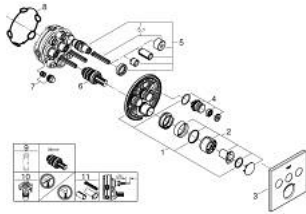

### PRODUCT DESCRIPTION

- Colour: chrome
- trim set for GROHE Rapido SmartBox (35 600/35 604)
- metal wall escutcheon with GROHE FastFixation (covered escutcheon and shaft sealing, covered fixing), retroactively 6° adjustable
- GROHE LongLife finish
- GROHE SmartControl - control the shower with intuitive push/turn button
- exchangeable symbols
- cartridge for temperature mixing
- multiple outlets can be run simultaneously
- without roughing-in set 35 600/35 604 (please order separately)
- flow performance: outlet A = 22 l/min, outlet B = 26 l/min, outlet C = 22 l/min, outlet A + B = 31 l/min, outlet A + B + C = 34 l/min

### SPARE PARTS, september 2020 – now

- 1: Mounting plate (Spare part-nr. 48362000)
  - 2: Handle (Spare part-nr. 46990000)
  - 3: Escutcheon (Spare part-nr. 46996000)
  - 4: Push button (Spare part-nr. 48361000)
  - 4.1: pushbutton (Spare part-nr. 14077000)
  - 5: Cartridge (Spare part-nr. 48359000)
  - 5.1: Spindle (Spare part-nr. 49088000)
  - 6: Cartridge (Spare part-nr. 46989000)
  - 7: Non-return valves (Spare part-nr. 47979000)
  - 8: Seal (Spare part-nr. 48360000)
  - 9: Socket spanner (Spare part-nr. 49059000)\*
  - 10: Service stops (Spare part-nr. 1405300M)\*
  - 11: Universal extension set single-lever mixers, 25 mm (Spare part-nr. 14048000)\*
- \* Optional accessories