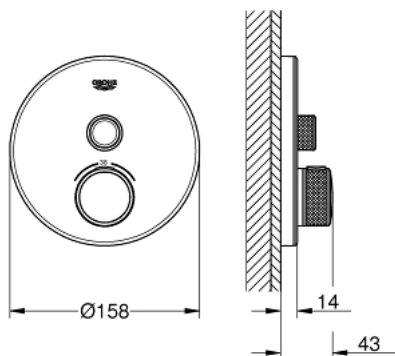

29 150 LS0 GROHTHERM SMARTCONTROL THERMOSTAT FOR CONCEALED INSTALLATION WITH ONE VALVE

PRODUCT DESCRIPTION

- Colour: moon white/chrome
- trim set for GROHE Rapido SmartBox (35 600/35 604)
- metal wall escutcheon with GROHE FastFixation (covered escutcheon and shaft sealing, covered fixing), retroactively 6° adjustable
- GROHE LongLife finish
- GROHE SmartControl - control the shower with intuitive push/turn button
- exchangeable symbols
- GROHE TurboStat - compact cartridge with wax thermoelement
- GROHE ProGrip - with knurled structure
- GROHE SafeStop safety button at 38°C
- GROHE SafeStop Plus - optional temperature limiter at 43°C or 46°C included
- built-in non return valves and dirt strainers
- cover plate in moon white acrylic glass
- without rough-in set (sold separately)
- flow performance: outlet A (to external shut-off) = 34 l/min, outlet B/C = 29 l/min

29 150 LS0 GROHTHERM SMARTCONTROL THERMOSTAT FOR CONCEALED INSTALLATION WITH ONE VALVE

SPARE PARTS, junij 2018 – now

- 1: Mounting plate (Spare part-nr. 48362000)
 - 2: Temperature control handle (Spare part-nr. 49029000)
 - 2.1: Cover cap (Spare part-nr. 1015030000)
 - 2.2: handle adaptor (Spare part-nr. 1015059990)
 - 3: Escutcheon (Spare part-nr. 49031LS0)
 - 4: Push button (Spare part-nr. 48361000)
 - 4.1: pushbutton (Spare part-nr. 14077000)
 - 5: Cartridge (Spare part-nr. 48359000)
 - 5.1: Spindle (Spare part-nr. 49088000)
 - 6: Thermostatic compact cartridge 3/4" (Spare part-nr. 49028000)
 - 7: Non-return valve (Spare part-nr. 49085000)
 - 8: Seal (Spare part-nr. 48360000)
 - 9: Socket spanner (Spare part-nr. 49059000)*
 - 10: GROHE TurboStat cartridge 3/4" (Spare part-nr. 49003000)*
 - 11: Service stops (Spare part-nr. 1405300M)*
 - 12: Universal extension set single-lever mixers, 25 mm (Spare part-nr. 14048000)*
- * Optional accessories