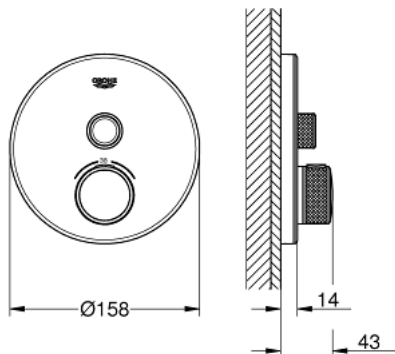

### PRODUCT DESCRIPTION

- Colour: moon white/chrome
- trim set for GROHE Rapido SmartBox (35 600/35 604)
- metal wall escutcheon with GROHE FastFixation (covered escutcheon and shaft sealing, covered fixing), retroactively 6° adjustable
- GROHE LongLife finish
- GROHE SmartControl - control the shower with intuitive push/turn button
- exchangeable symbols
- GROHE TurboStat - compact cartridge with wax thermoelement
- GROHE ProGrip - with knurl structure
- GROHE SafeStop safety button at 38°C
- GROHE SafeStop Plus - optional temperature limiter at 43°C or 46°C included
- built-in non return valves and dirt strainers
- cover plate in moon white acrylic glass
- without rough-in set (sold separately)
- flow performance: outlet A (to external shut-off) = 34 l/min, outlet B/C = 29 l/min

### SPARE PARTS, junij 2018 – now

- 1: Mounting plate (Spare part-nr. 48362000)
  - 2: Temperature control handle (Spare part-nr. 49029000)
  - 2.1: Cover cap (Spare part-nr. 1015030000)
  - 2.2: handle adaptor (Spare part-nr. 1015059990)
  - 3: Escutcheon (Spare part-nr. 49031LS0)
  - 4: Push button (Spare part-nr. 48361000)
  - 4.1: pushbutton (Spare part-nr. 14077000)
  - 5: Cartridge (Spare part-nr. 48359000)
  - 5.1: Spindle (Spare part-nr. 49088000)
  - 6: Thermostatic compact cartridge 3/4" (Spare part-nr. 49028000)
  - 7: Non-return valve (Spare part-nr. 49085000)
  - 8: Seal (Spare part-nr. 48360000)
  - 9: Socket spanner (Spare part-nr. 49059000)\*
  - 10: GROHE TurboStat cartridge 3/4" (Spare part-nr. 49003000)\*
  - 11: Service stops (Spare part-nr. 1405300M)\*
  - 12: Universal extension set single-lever mixers, 25 mm (Spare part-nr. 14048000)\*
- \* Optional accessories