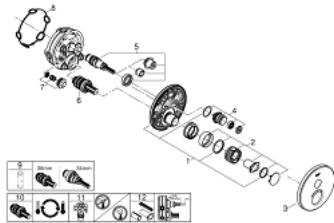

29 150 LS0 GROHTHERM SMARTCONTROL THERMOSTAT FOR CONCEALED INSTALLATION WITH ONE VALVE

PRODUCT DESCRIPTION

- Colour: moon white/chrome
- trim set for GROHE Rapido SmartBox (35 600/35 604)
- metal wall escutcheon with GROHE FastFixation (covered escutcheon and shaft sealing, covered fixing), retroactively 6° adjustable
- GROHE LongLife finish
- GROHE SmartControl - control the shower with intuitive push/turn button
- exchangeable symbols
- GROHE TurboStat - compact cartridge with wax thermoelement
- GROHE ProGrip - with knurled structure
- GROHE SafeStop safety button at 38°C
- GROHE SafeStop Plus - optional temperature limiter at 43°C or 46°C included
- built-in non return valves and dirt strainers
- cover plate in moon white acrylic glass
- without rough-in set (sold separately)
- flow performance: outlet A (to external shut-off) = 34 l/min, outlet B/C = 29 l/min

29 150 LS0 GROHTHERM SMARTCONTROL THERMOSTAT FOR CONCEALED INSTALLATION WITH ONE VALVE

SPARE PARTS, junij 2018 – now

- 1: Mounting plate (Spare part-nr. 48362000)
 - 2: Temperature control handle (Spare part-nr. 49029000)
 - 2.1: Cover cap (Spare part-nr. 1015030000)
 - 2.2: handle adaptor (Spare part-nr. 1015059990)
 - 3: Escutcheon (Spare part-nr. 49031LS0)
 - 4: Push button (Spare part-nr. 48361000)
 - 4.1: pushbutton (Spare part-nr. 14077000)
 - 5: Cartridge (Spare part-nr. 48359000)
 - 5.1: Spindle (Spare part-nr. 49088000)
 - 6: Thermostatic compact cartridge 3/4" (Spare part-nr. 49028000)
 - 7: Non-return valve (Spare part-nr. 49085000)
 - 8: Seal (Spare part-nr. 48360000)
 - 9: Socket spanner (Spare part-nr. 49059000)*
 - 10: GROHE TurboStat cartridge 3/4" (Spare part-nr. 49003000)*
 - 11: Service stops (Spare part-nr. 1405300M)*
 - 12: Universal extension set single-lever mixers, 25 mm (Spare part-nr. 14048000)*
- * Optional accessories