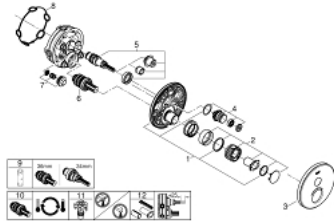

### PRODUCT DESCRIPTION

- Colour: moon white/chrome
- trim set for GROHE Rapido SmartBox (35 600/35 604)
- metal wall escutcheon with GROHE FastFixation (covered escutcheon and shaft sealing, covered fixing), retroactively 6° adjustable
- GROHE LongLife finish
- GROHE SmartControl - control the shower with intuitive push/turn button
- exchangeable symbols
- GROHE TurboStat - compact cartridge with wax thermoelement
- GROHE ProGrip - with knurl structure
- GROHE SafeStop safety button at 38°C
- GROHE SafeStop Plus - optional temperature limiter at 43°C or 46°C included
- built-in non return valves and dirt strainers
- cover plate in moon white acrylic glass
- without rough-in set (sold separately)
- flow performance: outlet A (to external shut-off) = 34 l/min, outlet B/C = 29 l/min

### SPARE PARTS, junij 2018 – now

- 1: Mounting plate (Spare part-nr. 48362000)
  - 2: Temperature control handle (Spare part-nr. 49029000)
  - 2.1: Cover cap (Spare part-nr. 1015030000)
  - 2.2: handle adaptor (Spare part-nr. 1015059990)
  - 3: Escutcheon (Spare part-nr. 49031LS0)
  - 4: Push button (Spare part-nr. 48361000)
  - 4.1: pushbutton (Spare part-nr. 14077000)
  - 5: Cartridge (Spare part-nr. 48359000)
  - 5.1: Spindle (Spare part-nr. 49088000)
  - 6: Thermostatic compact cartridge 3/4" (Spare part-nr. 49028000)
  - 7: Non-return valve (Spare part-nr. 49085000)
  - 8: Seal (Spare part-nr. 48360000)
  - 9: Socket spanner (Spare part-nr. 49059000)\*
  - 10: GROHE TurboStat cartridge 3/4" (Spare part-nr. 49003000)\*
  - 11: Service stops (Spare part-nr. 1405300M)\*
  - 12: Universal extension set single-lever mixers, 25 mm (Spare part-nr. 14048000)\*
- \* Optional accessories