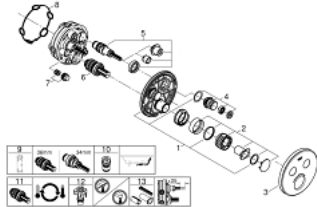

### PRODUCT DESCRIPTION

- Colour: moon white/chrome
- trim set for GROHE Rapido SmartBox (35 600/35 604)
- metal wall escutcheon with GROHE FastFixation (covered escutcheon and shaft sealing, covered fixing), retroactively 6° adjustable
- GROHE LongLife finish
- GROHE SmartControl - control the shower with intuitive push/turn button
- exchangeable symbols
- GROHE TurboStat - compact cartridge with wax thermostatic element
- GROHE ProGrip - with knurl structure
- GROHE SafeStop safety button at 38°C
- GROHE SafeStop Plus - optional temperature limiter at 43°C or 46°C included
- built-in non return valves and dirt strainers
- multiple outlets can be run simultaneously
- cover plate in moon white acrylic glass
- without roughing-in set 35 600/35 604 (please order separately)
- flow performance: outlet B = 24 l/min, outlet C = 26 l/min, outlet B+C = 29 l/min

### SPARE PARTS, julij 2016 – now

- 1: Mounting plate (Spare part-nr. 48363000)
- 2: Temperature control handle (Spare part-nr. 49029000)
- 2.1: Cover cap (Spare part-nr. 1015030000)
- 2.2: handle adaptor (Spare part-nr. 1015059990)
- 3: Escutcheon (Spare part-nr. 49033LS0)
- 4: Push button (Spare part-nr. 48361000)
- 4.1: pushbutton (Spare part-nr. 14077000)
- 5: Cartridge (Spare part-nr. 48359000)
- 5.1: Spindle (Spare part-nr. 49088000)
- 6: Thermostatic compact cartridge 3/4" (Spare part-nr. 49028000)
- 7: Non-return valves (Spare part-nr. 47979000)
- 8: Seal (Spare part-nr. 48360000)
- 9: Socket spanner (Spare part-nr. 49059000)\*
- 10: Backflow protection combination (EN1717) (Spare part-nr. 14055000)\*
- 11: GROHE TurboStat cartridge 3/4" (Spare part-nr. 49003000)\*
- 12: Service stops (Spare part-nr. 1405300M)\*
- 13: Universal extension set single-lever mixers, 25 mm (Spare part-nr. 14048000)\*