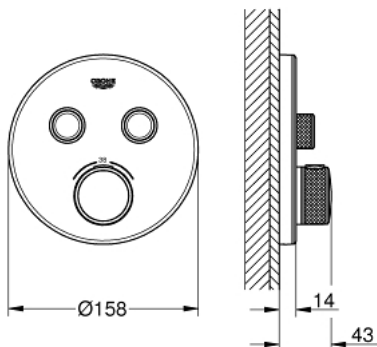

## 29 151 LS0 GROHTHERM SMARTCONTROL THERMOSTAT FOR CONCEALED INSTALLATION WITH 2 VALVES

### PRODUCT DESCRIPTION

- Colour: moon white/chrome
- trim set for GROHE Rapido SmartBox (35 600/35 604)
- metal wall escutcheon with GROHE FastFixation (covered escutcheon and shaft sealing, covered fixing), retroactively 6° adjustable
- GROHE LongLife finish
- GROHE SmartControl - control the shower with intuitive push/turn button
- exchangeable symbols
- GROHE TurboStat - compact cartridge with wax thermostatic element
- GROHE ProGrip - with knurl structure
- GROHE SafeStop safety button at 38°C
- GROHE SafeStop Plus - optional temperature limiter at 43°C or 46°C included
- built-in non return valves and dirt strainers
- multiple outlets can be run simultaneously
- cover plate in moon white acrylic glass
- without roughing-in set 35 600/35 604 (please order separately)
- flow performance: outlet B = 24 l/min, outlet C = 26 l/min, outlet B+C = 29 l/min

### SPARE PARTS, julij 2016 – now

- 1: Mounting plate (Spare part-nr. 48363000)
- 2: Temperature control handle (Spare part-nr. 49029000)
- 2.1: Cover cap (Spare part-nr. 1015030000)
- 2.2: handle adaptor (Spare part-nr. 1015059990)
- 3: Escutcheon (Spare part-nr. 49033LS0)
- 4: Push button (Spare part-nr. 48361000)
- 4.1: pushbutton (Spare part-nr. 14077000)
- 5: Cartridge (Spare part-nr. 48359000)
- 5.1: Spindle (Spare part-nr. 49088000)
- 6: Thermostatic compact cartridge 3/4" (Spare part-nr. 49028000)
- 7: Non-return valves (Spare part-nr. 47979000)
- 8: Seal (Spare part-nr. 48360000)
- 9: Socket spanner (Spare part-nr. 49059000)\*
- 10: Backflow protection combination (EN1717) (Spare part-nr. 14055000)\*
- 11: GROHE TurboStat cartridge 3/4" (Spare part-nr. 49003000)\*
- 12: Service stops (Spare part-nr. 1405300M)\*
- 13: Universal extension set single-lever mixers, 25 mm (Spare part-nr. 14048000)\*