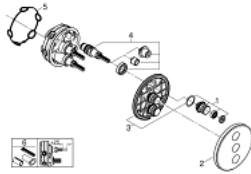

## 29 152 LS0 GROHTHERM SMARTCONTROL TRIPLE VOLUME CONTROL TRIM

### SPARE PARTS, september 2016 – now

1: Push button (Spare part-nr. 48361000)

1.1: pushbutton (Spare part-nr. 14077000)

2: Escutcheon (Spare part-nr. 48367LS0)

3: Mounting plate (Spare part-nr. 48365000)

4: Cartridge (Spare part-nr. 48359000)

4.1: Spindle (Spare part-nr. 49088000)

5: Seal (Spare part-nr. 48360000)

6: Universal extension set single-lever mixers, 25 mm (Spare part-nr. 14048000

)\*

\* Optional accessories