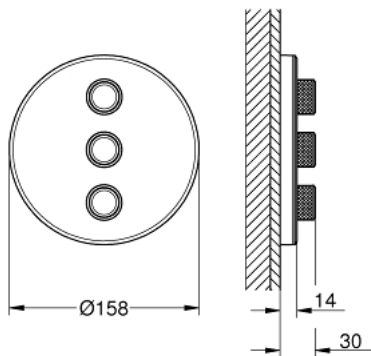

29 152 LS0 GROHTHERM SMARTCONTROL TRIPLE VOLUME CONTROL TRIM

PRODUCT DESCRIPTION

- Colour: moon white/chrome
- GROHE Rapido SmartBox 35 600/35 604/35 601
- metal wall escutcheon with GROHE FastFixation (covered escutcheon and shaft sealing, covered fixing), retroactively 6° adjustable
- 10 mm thin profile escutcheon
- GROHE LongLife finish
- GROHE SmartControl - control the shower with intuitive push/turn button
- exchangeable symbols
- GROHE ProGrip - with knurled structure
- multiple outlets can be run simultaneously
- cover plate in moon white acrylic glass
- without roughing-in set 35 600/35 604 (please order separately)
- flow performance: outlet D = 28 l/min, outlet E = 28 l/min, outlet A = 28 l/min, outlet D+E+A = 65 l/min
- optional flow reducer for CALGreen compliance included

29 152 LS0 GROHTHERM SMARTCONTROL TRIPLE VOLUME CONTROL TRIM

SPARE PARTS, september 2016 – now

1: Push button (Spare part-nr. 48361000)

1.1: pushbutton (Spare part-nr. 14077000)

2: Escutcheon (Spare part-nr. 48367LS0)

3: Mounting plate (Spare part-nr. 48365000)

4: Cartridge (Spare part-nr. 48359000)

4.1: Spindle (Spare part-nr. 49088000)

5: Seal (Spare part-nr. 48360000)

6: Universal extension set single-lever mixers, 25 mm (Spare part-nr. 14048000