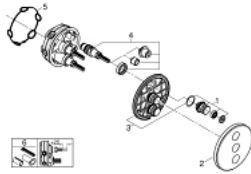

29 152 LS0 GROHTHERM SMARTCONTROL TRIPLE VOLUME CONTROL TRIM

PRODUCT DESCRIPTION

- Colour: moon white/chrome
- GROHE Rapido SmartBox 35 600/35 604/35 601
- metal wall escutcheon with GROHE FastFixation (covered escutcheon and shaft sealing, covered fixing), retroactively 6° adjustable
- 10 mm thin profile escutcheon
- GROHE LongLife finish
- GROHE SmartControl - control the shower with intuitive push/turn button
- exchangeable symbols
- GROHE ProGrip - with knurled structure
- multiple outlets can be run simultaneously
- cover plate in moon white acrylic glass
- without roughing-in set 35 600/35 604 (please order separately)
- flow performance: outlet D = 28 l/min, outlet E = 28 l/min, outlet A = 28 l/min, outlet D+E+A = 65 l/min
- optional flow reducer for CALGreen compliance included

29 152 LS0 GROHTHERM SMARTCONTROL TRIPLE VOLUME CONTROL TRIM

SPARE PARTS, september 2016 – now

1: Push button (Spare part-nr. 48361000)

1.1: pushbutton (Spare part-nr. 14077000)

2: Escutcheon (Spare part-nr. 48367LS0)

3: Mounting plate (Spare part-nr. 48365000)

4: Cartridge (Spare part-nr. 48359000)

4.1: Spindle (Spare part-nr. 49088000)

5: Seal (Spare part-nr. 48360000)

6: Universal extension set single-lever mixers, 25 mm (Spare part-nr. 14048000