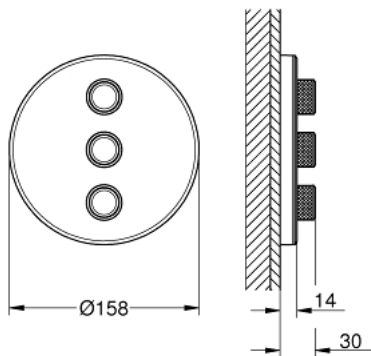

## 29 152 LS0 GROHTHERM SMARTCONTROL TRIPLE VOLUME CONTROL TRIM

### PRODUCT DESCRIPTION

- Colour: moon white/chrome
- GROHE Rapido SmartBox 35 600/35 604/35 601
- metal wall escutcheon with GROHE FastFixation (covered escutcheon and shaft sealing, covered fixing), retroactively 6° adjustable
- 10 mm thin profile escutcheon
- GROHE LongLife finish
- GROHE SmartControl - control the shower with intuitive push/turn button
- exchangeable symbols
- GROHE ProGrip - with knurl structure
- multiple outlets can be run simultaneously
- cover plate in moon white acrylic glass
- without roughing-in set 35 600/35 604 (please order separately)
- flow performance: outlet D = 28 l/min, outlet E = 28 l/min, outlet A = 28 l/min, outlet D+E+A = 65 l/min
- optional flow reducer for CALGreen compliance included

### SPARE PARTS, september 2016 – now

1: Push button (Spare part-nr. 48361000)

1.1: pushbutton (Spare part-nr. 14077000)

2: Escutcheon (Spare part-nr. 48367LS0)

3: Mounting plate (Spare part-nr. 48365000)

4: Cartridge (Spare part-nr. 48359000)

4.1: Spindle (Spare part-nr. 49088000)

5: Seal (Spare part-nr. 48360000)

6: Universal extension set single-lever mixers, 25 mm (Spare part-nr. 14048000

)\*

\* Optional accessories