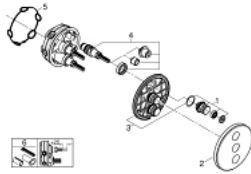

## 29 152 LS0 GROHTHERM SMARTCONTROL TRIPLE VOLUME CONTROL TRIM

### PRODUCT DESCRIPTION

- Colour: moon white/chrome
- GROHE Rapido SmartBox 35 600/35 604/35 601
- metal wall escutcheon with GROHE FastFixation (covered escutcheon and shaft sealing, covered fixing), retroactively 6° adjustable
- 10 mm thin profile escutcheon
- GROHE LongLife finish
- GROHE SmartControl - control the shower with intuitive push/turn button
- exchangeable symbols
- GROHE ProGrip - with knurl structure
- multiple outlets can be run simultaneously
- cover plate in moon white acrylic glass
- without roughing-in set 35 600/35 604 (please order separately)
- flow performance: outlet D = 28 l/min, outlet E = 28 l/min, outlet A = 28 l/min, outlet D+E+A = 65 l/min
- optional flow reducer for CALGreen compliance included

### SPARE PARTS, september 2016 – now

1: Push button (Spare part-nr. 48361000)

1.1: pushbutton (Spare part-nr. 14077000)

2: Escutcheon (Spare part-nr. 48367LS0)

3: Mounting plate (Spare part-nr. 48365000)

4: Cartridge (Spare part-nr. 48359000)

4.1: Spindle (Spare part-nr. 49088000)

5: Seal (Spare part-nr. 48360000)

6: Universal extension set single-lever mixers, 25 mm (Spare part-nr. 14048000

)\*

\* Optional accessories