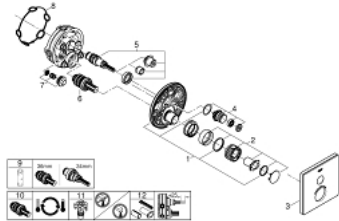

29 153 LS0 GROHTHERM SMARTCONTROL THERMOSTAT FOR CONCEALED INSTALLATION WITH ONE VALVE

PRODUCT DESCRIPTION

- Colour: moon white/chrome
- trim set for GROHE Rapido SmartBox (35 600/35 604)
- metal wall escutcheon with GROHE FastFixation (covered escutcheon and shaft sealing, covered fixing), retroactively 6° adjustable
- GROHE LongLife finish
- GROHE SmartControl - control the shower with intuitive push/turn button
- exchangeable symbols
- GROHE TurboStat - compact cartridge with wax thermostatic element
- GROHE ProGrip - with knurl structure
- GROHE SafeStop safety button at 38°C
- GROHE SafeStop Plus - optional temperature limiter at 43°C or 46°C included
- built-in non return valves and dirt strainers
- cover plate in moon white acrylic glass
- without rough-in set (sold separately)
- flow performance: outlet A (to external shut-off) = 34 l/min, outlet B/C = 29 l/min

29 153 LS0 GROHTHERM SMARTCONTROL THERMOSTAT FOR CONCEALED INSTALLATION WITH ONE VALVE

SPARE PARTS, junij 2018 – now

- 1: Mounting plate (Spare part-nr. 48362000)
 - 2: Temperature control handle (Spare part-nr. 49029000)
 - 2.1: Cover cap (Spare part-nr. 1015030000)
 - 2.2: handle adaptor (Spare part-nr. 1015059990)
 - 3: Escutcheon (Spare part-nr. 49038LS0)
 - 4: Push button (Spare part-nr. 48361000)
 - 4.1: pushbutton (Spare part-nr. 14077000)
 - 5: Cartridge (Spare part-nr. 48359000)
 - 5.1: Spindle (Spare part-nr. 49088000)
 - 6: Thermostatic compact cartridge 3/4" (Spare part-nr. 49028000)
 - 7: Non-return valve (Spare part-nr. 49085000)
 - 8: Seal (Spare part-nr. 48360000)
 - 9: Socket spanner (Spare part-nr. 49059000)*
 - 10: GROHE TurboStat cartridge 3/4" (Spare part-nr. 49003000)*
 - 11: Service stops (Spare part-nr. 1405300M)*
 - 12: Universal extension set single-lever mixers, 25 mm (Spare part-nr. 14048000)*
- * Optional accessories