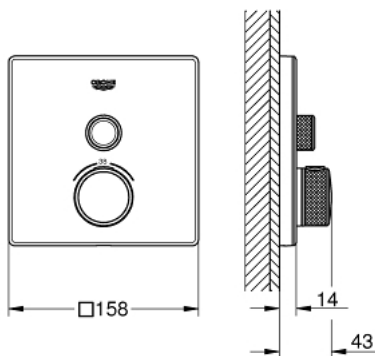

29 153 LS0 GROHTHERM SMARTCONTROL THERMOSTAT FOR CONCEALED INSTALLATION WITH ONE VALVE

PRODUCT DESCRIPTION

- Colour: moon white/chrome
- trim set for GROHE Rapido SmartBox (35 600/35 604)
- metal wall escutcheon with GROHE FastFixation (covered escutcheon and shaft sealing, covered fixing), retroactively 6° adjustable
- GROHE LongLife finish
- GROHE SmartControl - control the shower with intuitive push/turn button
- exchangeable symbols
- GROHE TurboStat - compact cartridge with wax thermostatic element
- GROHE ProGrip - with knurl structure
- GROHE SafeStop safety button at 38°C
- GROHE SafeStop Plus - optional temperature limiter at 43°C or 46°C included
- built-in non return valves and dirt strainers
- cover plate in moon white acrylic glass
- without rough-in set (sold separately)
- flow performance: outlet A (to external shut-off) = 34 l/min, outlet B/C = 29 l/min