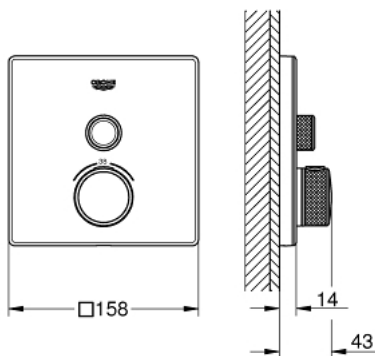

29 153 LS0 GROHTHERM SMARTCONTROL THERMOSTAT FOR CONCEALED INSTALLATION WITH ONE VALVE

PRODUCT DESCRIPTION

- Colour: moon white/chrome
- trim set for GROHE Rapido SmartBox (35 600/35 604)
- metal wall escutcheon with GROHE FastFixation (covered escutcheon and shaft sealing, covered fixing), retroactively 6° adjustable
- GROHE LongLife finish
- GROHE SmartControl - control the shower with intuitive push/turn button
- exchangeable symbols
- GROHE TurboStat - compact cartridge with wax thermostatic element
- GROHE ProGrip - with knurl structure
- GROHE SafeStop safety button at 38°C
- GROHE SafeStop Plus - optional temperature limiter at 43°C or 46°C included
- built-in non return valves and dirt strainers
- cover plate in moon white acrylic glass
- without rough-in set (sold separately)
- flow performance: outlet A (to external shut-off) = 34 l/min, outlet B/C = 29 l/min

29 153 LS0 GROHTHERM SMARTCONTROL THERMOSTAT FOR CONCEALED INSTALLATION WITH ONE VALVE

SPARE PARTS, junij 2018 – now

- 1: Mounting plate (Spare part-nr. 48362000)
 - 2: Temperature control handle (Spare part-nr. 49029000)
 - 2.1: Cover cap (Spare part-nr. 1015030000)
 - 2.2: handle adaptor (Spare part-nr. 1015059990)
 - 3: Escutcheon (Spare part-nr. 49038LS0)
 - 4: Push button (Spare part-nr. 48361000)
 - 4.1: pushbutton (Spare part-nr. 14077000)
 - 5: Cartridge (Spare part-nr. 48359000)
 - 5.1: Spindle (Spare part-nr. 49088000)
 - 6: Thermostatic compact cartridge 3/4" (Spare part-nr. 49028000)
 - 7: Non-return valve (Spare part-nr. 49085000)
 - 8: Seal (Spare part-nr. 48360000)
 - 9: Socket spanner (Spare part-nr. 49059000)*
 - 10: GROHE TurboStat cartridge 3/4" (Spare part-nr. 49003000)*
 - 11: Service stops (Spare part-nr. 1405300M)*
 - 12: Universal extension set single-lever mixers, 25 mm (Spare part-nr. 14048000)*
- * Optional accessories