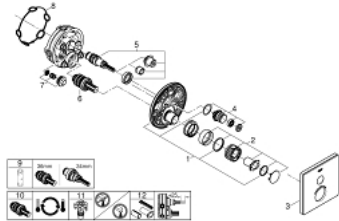

### PRODUCT DESCRIPTION

- Colour: moon white/chrome
- trim set for GROHE Rapido SmartBox (35 600/35 604)
- metal wall escutcheon with GROHE FastFixation (covered escutcheon and shaft sealing, covered fixing), retroactively 6° adjustable
- GROHE LongLife finish
- GROHE SmartControl - control the shower with intuitive push/turn button
- exchangeable symbols
- GROHE TurboStat - compact cartridge with wax thermostatic element
- GROHE ProGrip - with knurled structure
- GROHE SafeStop safety button at 38°C
- GROHE SafeStop Plus - optional temperature limiter at 43°C or 46°C included
- built-in non return valves and dirt strainers
- cover plate in moon white acrylic glass
- without rough-in set (sold separately)
- flow performance: outlet A (to external shut-off) = 34 l/min, outlet B/C = 29 l/min

### SPARE PARTS, junij 2018 – now

- 1: Mounting plate (Spare part-nr. 48362000)
- 2: Temperature control handle (Spare part-nr. 49029000)
- 2.1: Cover cap (Spare part-nr. 1015030000)
- 2.2: handle adaptor (Spare part-nr. 1015059990)
- 3: Escutcheon (Spare part-nr. 49038LS0)
- 4: Push button (Spare part-nr. 48361000)
- 4.1: pushbutton (Spare part-nr. 14077000)
- 5: Cartridge (Spare part-nr. 48359000)
- 5.1: Spindle (Spare part-nr. 49088000)
- 6: Thermostatic compact cartridge 3/4" (Spare part-nr. 49028000)
- 7: Non-return valve (Spare part-nr. 49085000)
- 8: Seal (Spare part-nr. 48360000)
- 9: Socket spanner (Spare part-nr. 49059000)\*
- 10: GROHE TurboStat cartridge 3/4" (Spare part-nr. 49003000)\*
- 11: Service stops (Spare part-nr. 1405300M)\*
- 12: Universal extension set single-lever mixers, 25 mm (Spare part-nr. 14048000)\*