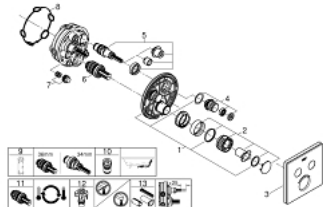

## 29 156 LS0 GROHTHERM SMARTCONTROL THERMOSTAT FOR CONCEALED INSTALLATION WITH 2 VALVES

### PRODUCT DESCRIPTION

- Colour: moon white/chrome
- trim set for GROHE Rapido SmartBox (35 600/35 604)
- metal wall escutcheon with GROHE FastFixation (covered escutcheon and shaft sealing, covered fixing), retroactively 6° adjustable
- GROHE LongLife finish
- GROHE SmartControl - control the shower with intuitive push/turn button
- exchangeable symbols
- GROHE TurboStat - compact cartridge with wax thermostatic element
- GROHE ProGrip - with knurled structure
- GROHE SafeStop safety button at 38°C
- GROHE SafeStop Plus - optional temperature limiter at 43°C or 46°C included
- built-in non return valves and dirt strainers
- multiple outlets can be run simultaneously
- cover plate in moon white acrylic glass
- without roughing-in set 35 600/35 604 (please order separately)
- flow performance: outlet B = 24 l/min, outlet C = 26 l/min, outlet B+C = 29 l/min

### SPARE PARTS, september 2016 – now

- 1: Mounting plate (Spare part-nr. 48363000)
- 2: Temperature control handle (Spare part-nr. 49029000)
- 2.1: Cover cap (Spare part-nr. 1015030000)
- 2.2: handle adaptor (Spare part-nr. 1015059990)
- 3: Escutcheon (Spare part-nr. 49040LS0)
- 4: Push button (Spare part-nr. 48361000)
- 4.1: pushbutton (Spare part-nr. 14077000)
- 5: Cartridge (Spare part-nr. 48359000)
- 5.1: Spindle (Spare part-nr. 49088000)
- 6: Thermostatic compact cartridge 3/4" (Spare part-nr. 49028000)
- 7: Non-return valves (Spare part-nr. 47979000)
- 8: Seal (Spare part-nr. 48360000)
- 9: Socket spanner (Spare part-nr. 49059000)\*
- 10: Backflow protection combination (EN1717) (Spare part-nr. 14055000)\*
- 11: GROHE TurboStat cartridge 3/4" (Spare part-nr. 49003000)\*
- 12: Service stops (Spare part-nr. 1405300M)\*
- 13: Universal extension set single-lever mixers, 25 mm (Spare part-nr. 14048000)\*