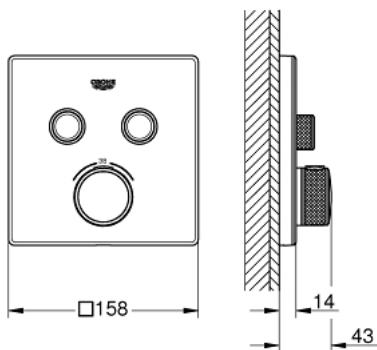

### PRODUCT DESCRIPTION

- Colour: moon white/chrome
- trim set for GROHE Rapido SmartBox (35 600/35 604)
- metal wall escutcheon with GROHE FastFixation (covered escutcheon and shaft sealing, covered fixing), retroactively 6° adjustable
- GROHE LongLife finish
- GROHE SmartControl - control the shower with intuitive push/turn button
- exchangeable symbols
- GROHE TurboStat - compact cartridge with wax thermostatic element
- GROHE ProGrip - with knurled structure
- GROHE SafeStop safety button at 38°C
- GROHE SafeStop Plus - optional temperature limiter at 43°C or 46°C included
- built-in non return valves and dirt strainers
- multiple outlets can be run simultaneously
- cover plate in moon white acrylic glass
- without roughing-in set 35 600/35 604 (please order separately)
- flow performance: outlet B = 24 l/min, outlet C = 26 l/min, outlet B+C = 29 l/min

### SPARE PARTS, september 2016 – now

- 1: Mounting plate (Spare part-nr. 48363000)
- 2: Temperature control handle (Spare part-nr. 49029000)
- 2.1: Cover cap (Spare part-nr. 1015030000)
- 2.2: handle adaptor (Spare part-nr. 1015059990)
- 3: Escutcheon (Spare part-nr. 49040LS0)
- 4: Push button (Spare part-nr. 48361000)
- 4.1: pushbutton (Spare part-nr. 14077000)
- 5: Cartridge (Spare part-nr. 48359000)
- 5.1: Spindle (Spare part-nr. 49088000)
- 6: Thermostatic compact cartridge 3/4" (Spare part-nr. 49028000)
- 7: Non-return valves (Spare part-nr. 47979000)
- 8: Seal (Spare part-nr. 48360000)
- 9: Socket spanner (Spare part-nr. 49059000)\*
- 10: Backflow protection combination (EN1717) (Spare part-nr. 14055000)\*
- 11: GROHE TurboStat cartridge 3/4" (Spare part-nr. 49003000)\*
- 12: Service stops (Spare part-nr. 1405300M)\*
- 13: Universal extension set single-lever mixers, 25 mm (Spare part-nr. 14048000)\*