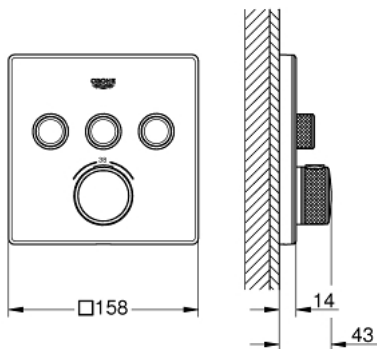

### PRODUCT DESCRIPTION

- Colour: moon white/chrome
- trim set for GROHE Rapido SmartBox (35 600/35 604)
- metal wall escutcheon with GROHE FastFixation (covered escutcheon and shaft sealing, covered fixing), retroactively 6° adjustable
- GROHE LongLife finish
- GROHE SmartControl - control the shower with intuitive push/turn button
- exchangeable symbols
- GROHE TurboStat - compact cartridge with wax thermoelement
- GROHE ProGrip - with knurled structure
- GROHE SafeStop safety button at 38°C
- GROHE SafeStop Plus - optional temperature limiter at 43°C or 46°C included
- built-in non return valves and dirt strainers
- multiple outlets can be run simultaneously
- cover plate in moon white acrylic glass
- without roughing-in set 35 600/35 604 (please order separately)
- flow performance: outlet A = 23 l/min, outlet B = 27 l/min, outlet C = 23 l/min, outlet A + B = 33 l/min, outlet A + B + C = 36 l/min

### SPARE PARTS, september 2016 – now

- 1: Mounting plate (Spare part-nr. 48362000)
  - 2: Temperature control handle (Spare part-nr. 49029000)
    - 2.1: Cover cap (Spare part-nr. 1015030000)
    - 2.2: handle adaptor (Spare part-nr. 1015059990)
  - 3: Escutcheon (Spare part-nr. 49043LS0)
  - 4: Push button (Spare part-nr. 48361000)
    - 4.1: pushbutton (Spare part-nr. 14077000)
  - 5: Cartridge (Spare part-nr. 48359000)
    - 5.1: Spindle (Spare part-nr. 49088000)
  - 6: Thermostatic compact cartridge 3/4" (Spare part-nr. 49028000)
  - 7: Non-return valves (Spare part-nr. 47979000)
  - 8: Seal (Spare part-nr. 48360000)
  - 9: Socket spanner (Spare part-nr. 49059000)\*
  - 10: GROHE TurboStat cartridge 3/4" (Spare part-nr. 49003000)\*
  - 11: Service stops (Spare part-nr. 1405300M)\*
  - 12: Universal extension set single-lever mixers, 25 mm (Spare part-nr. 14048000)\*
- \* Optional accessories