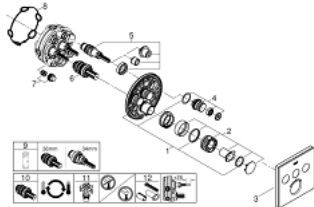

## 29 157 LS0 GROHTHERM SMARTCONTROL THERMOSTAT FOR CONCEALED INSTALLATION WITH 3 VALVES

### PRODUCT DESCRIPTION

- Colour: moon white/chrome
- trim set for GROHE Rapido SmartBox (35 600/35 604)
- metal wall escutcheon with GROHE FastFixation (covered escutcheon and shaft sealing, covered fixing), retroactively 6° adjustable
- GROHE LongLife finish
- GROHE SmartControl - control the shower with intuitive push/turn button
- exchangeable symbols
- GROHE TurboStat - compact cartridge with wax thermoelement
- GROHE ProGrip - with knurled structure
- GROHE SafeStop safety button at 38°C
- GROHE SafeStop Plus - optional temperature limiter at 43°C or 46°C included
- built-in non return valves and dirt strainers
- multiple outlets can be run simultaneously
- cover plate in moon white acrylic glass
- without roughing-in set 35 600/35 604 (please order separately)
- flow performance: outlet A = 23 l/min, outlet B = 27 l/min, outlet C = 23 l/min, outlet A + B = 33 l/min, outlet A + B + C = 36 l/min

### SPARE PARTS, september 2016 – now

- 1: Mounting plate (Spare part-nr. 48362000)
  - 2: Temperature control handle (Spare part-nr. 49029000)
    - 2.1: Cover cap (Spare part-nr. 1015030000)
    - 2.2: handle adaptor (Spare part-nr. 1015059990)
  - 3: Escutcheon (Spare part-nr. 49043LS0)
  - 4: Push button (Spare part-nr. 48361000)
    - 4.1: pushbutton (Spare part-nr. 14077000)
  - 5: Cartridge (Spare part-nr. 48359000)
    - 5.1: Spindle (Spare part-nr. 49088000)
  - 6: Thermostatic compact cartridge 3/4" (Spare part-nr. 49028000)
  - 7: Non-return valves (Spare part-nr. 47979000)
  - 8: Seal (Spare part-nr. 48360000)
  - 9: Socket spanner (Spare part-nr. 49059000)\*
  - 10: GROHE TurboStat cartridge 3/4" (Spare part-nr. 49003000)\*
  - 11: Service stops (Spare part-nr. 1405300M)\*
  - 12: Universal extension set single-lever mixers, 25 mm (Spare part-nr. 14048000)\*
- \* Optional accessories