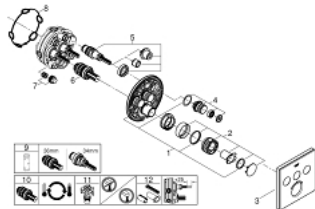

## 29 157 LS0 GROHTHERM SMARTCONTROL THERMOSTAT FOR CONCEALED INSTALLATION WITH 3 VALVES

### PRODUCT DESCRIPTION

- Colour: moon white/chrome
- trim set for GROHE Rapido SmartBox (35 600/35 604)
- metal wall escutcheon with GROHE FastFixation (covered escutcheon and shaft sealing, covered fixing), retroactively 6° adjustable
- GROHE LongLife finish
- GROHE SmartControl - control the shower with intuitive push/turn button
- exchangeable symbols
- GROHE TurboStat - compact cartridge with wax thermostatic element
- GROHE ProGrip - with knurl structure
- GROHE SafeStop safety button at 38°C
- GROHE SafeStop Plus - optional temperature limiter at 43°C or 46°C included
- built-in non return valves and dirt strainers
- multiple outlets can be run simultaneously
- cover plate in moon white acrylic glass
- without roughing-in set 35 600/35 604 (please order separately)
- flow performance: outlet A = 23 l/min, outlet B = 27 l/min, outlet C = 23 l/min, outlet A + B = 33 l/min, outlet A + B + C = 36 l/min

### SPARE PARTS, september 2016 – now

- 1: Mounting plate (Spare part-nr. 48362000)
  - 2: Temperature control handle (Spare part-nr. 49029000)
  - 2.1: Cover cap (Spare part-nr. 1015030000)
  - 2.2: handle adaptor (Spare part-nr. 1015059990)
  - 3: Escutcheon (Spare part-nr. 49043LS0)
  - 4: Push button (Spare part-nr. 48361000)
  - 4.1: pushbutton (Spare part-nr. 14077000)
  - 5: Cartridge (Spare part-nr. 48359000)
  - 5.1: Spindle (Spare part-nr. 49088000)
  - 6: Thermostatic compact cartridge 3/4" (Spare part-nr. 49028000)
  - 7: Non-return valves (Spare part-nr. 47979000)
  - 8: Seal (Spare part-nr. 48360000)
  - 9: Socket spanner (Spare part-nr. 49059000)\*
  - 10: GROHE TurboStat cartridge 3/4" (Spare part-nr. 49003000)\*
  - 11: Service stops (Spare part-nr. 1405300M)\*
  - 12: Universal extension set single-lever mixers, 25 mm (Spare part-nr. 14048000)\*
- \* Optional accessories