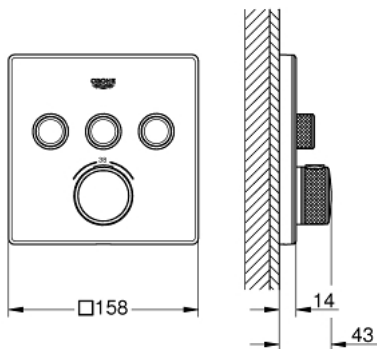

### PRODUCT DESCRIPTION

- Colour: moon white/chrome
- trim set for GROHE Rapido SmartBox (35 600/35 604)
- metal wall escutcheon with GROHE FastFixation (covered escutcheon and shaft sealing, covered fixing), retroactively 6° adjustable
- GROHE LongLife finish
- GROHE SmartControl - control the shower with intuitive push/turn button
- exchangeable symbols
- GROHE TurboStat - compact cartridge with wax thermostatic element
- GROHE ProGrip - with knurl structure
- GROHE SafeStop safety button at 38°C
- GROHE SafeStop Plus - optional temperature limiter at 43°C or 46°C included
- built-in non return valves and dirt strainers
- multiple outlets can be run simultaneously
- cover plate in moon white acrylic glass
- without roughing-in set 35 600/35 604 (please order separately)
- flow performance: outlet A = 23 l/min, outlet B = 27 l/min, outlet C = 23 l/min, outlet A + B = 33 l/min, outlet A + B + C = 36 l/min

### SPARE PARTS, september 2016 – now

- 1: Mounting plate (Spare part-nr. 48362000)
  - 2: Temperature control handle (Spare part-nr. 49029000)
  - 2.1: Cover cap (Spare part-nr. 1015030000)
  - 2.2: handle adaptor (Spare part-nr. 1015059990)
  - 3: Escutcheon (Spare part-nr. 49043LS0)
  - 4: Push button (Spare part-nr. 48361000)
  - 4.1: pushbutton (Spare part-nr. 14077000)
  - 5: Cartridge (Spare part-nr. 48359000)
  - 5.1: Spindle (Spare part-nr. 49088000)
  - 6: Thermostatic compact cartridge 3/4" (Spare part-nr. 49028000)
  - 7: Non-return valves (Spare part-nr. 47979000)
  - 8: Seal (Spare part-nr. 48360000)
  - 9: Socket spanner (Spare part-nr. 49059000)\*
  - 10: GROHE TurboStat cartridge 3/4" (Spare part-nr. 49003000)\*
  - 11: Service stops (Spare part-nr. 1405300M)\*
  - 12: Universal extension set single-lever mixers, 25 mm (Spare part-nr. 14048000)\*
- \* Optional accessories