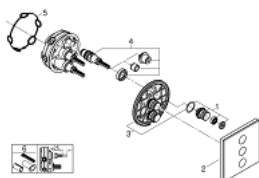

## 29 158 LS0 GROHTHERM SMARTCONTROL TRIPLE VOLUME CONTROL TRIM

### PRODUCT DESCRIPTION

- Colour: moon white/chrome
- GROHE Rapido SmartBox 35 600/35 604/35 601
- metal wall escutcheon with GROHE FastFixation (covered escutcheon and shaft sealing, covered fixing), retroactively 6° adjustable
- 10 mm thin profile escutcheon
- GROHE LongLife finish
- GROHE SmartControl - control the shower with intuitive push/turn button
- exchangeable symbols
- GROHE ProGrip - with knurl structure
- multiple outlets can be run simultaneously
- cover plate in moon white acrylic glass
- without roughing-in set 35 600/35 604 (please order separately)
- flow performance: outlet D = 28 l/min, outlet E = 28 l/min, outlet A = 28 l/min, outlet D+E+A = 65 l/min
- optional flow reducer for CALGreen compliance included

### SPARE PARTS, september 2016 – now

1: Push button (Spare part-nr. 48361000)

1.1: pushbutton (Spare part-nr. 14077000)

2: Escutcheon (Spare part-nr. 48369LS0)

3: Mounting plate (Spare part-nr. 48365000)

4: Cartridge (Spare part-nr. 48359000)

4.1: Spindle (Spare part-nr. 49088000)

5: Seal (Spare part-nr. 48360000)

6: Universal extension set single-lever mixers, 25 mm (Spare part-nr. 14048000

)\*

\* Optional accessories