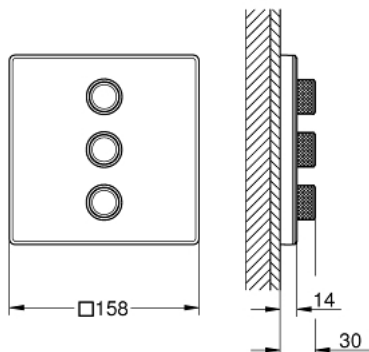

## 29 158 LS0 GROHTHERM SMARTCONTROL TRIPLE VOLUME CONTROL TRIM

### PRODUCT DESCRIPTION

- Colour: moon white/chrome
- GROHE Rapido SmartBox 35 600/35 604/35 601
- metal wall escutcheon with GROHE FastFixation (covered escutcheon and shaft sealing, covered fixing), retroactively 6° adjustable
- 10 mm thin profile escutcheon
- GROHE LongLife finish
- GROHE SmartControl - control the shower with intuitive push/turn button
- exchangeable symbols
- GROHE ProGrip - with knurled structure
- multiple outlets can be run simultaneously
- cover plate in moon white acrylic glass
- without roughing-in set 35 600/35 604 (please order separately)
- flow performance: outlet D = 28 l/min, outlet E = 28 l/min, outlet A = 28 l/min, outlet D+E+A = 65 l/min
- optional flow reducer for CALGreen compliance included

### SPARE PARTS, september 2016 – now

1: Push button (Spare part-nr. 48361000)

1.1: pushbutton (Spare part-nr. 14077000)

2: Escutcheon (Spare part-nr. 48369LS0)

3: Mounting plate (Spare part-nr. 48365000)

4: Cartridge (Spare part-nr. 48359000)

4.1: Spindle (Spare part-nr. 49088000)

5: Seal (Spare part-nr. 48360000)

6: Universal extension set single-lever mixers, 25 mm (Spare part-nr. 14048000

)\*

\* Optional accessories