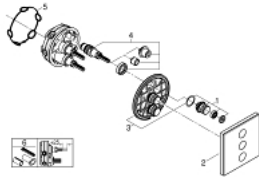

## 29 158 LS0 GROHTHERM SMARTCONTROL TRIPLE VOLUME CONTROL TRIM

### PRODUCT DESCRIPTION

- Colour: moon white/chrome
- GROHE Rapido SmartBox 35 600/35 604/35 601
- metal wall escutcheon with GROHE FastFixation (covered escutcheon and shaft sealing, covered fixing), retroactively 6° adjustable
- 10 mm thin profile escutcheon
- GROHE LongLife finish
- GROHE SmartControl - control the shower with intuitive push/turn button
- exchangeable symbols
- GROHE ProGrip - with knurled structure
- multiple outlets can be run simultaneously
- cover plate in moon white acrylic glass
- without roughing-in set 35 600/35 604 (please order separately)
- flow performance: outlet D = 28 l/min, outlet E = 28 l/min, outlet A = 28 l/min, outlet D+E+A = 65 l/min
- optional flow reducer for CALGreen compliance included

### SPARE PARTS, september 2016 – now

1: Push button (Spare part-nr. 48361000)

1.1: pushbutton (Spare part-nr. 14077000)

2: Escutcheon (Spare part-nr. 48369LS0)

3: Mounting plate (Spare part-nr. 48365000)

4: Cartridge (Spare part-nr. 48359000)

4.1: Spindle (Spare part-nr. 49088000)

5: Seal (Spare part-nr. 48360000)

6: Universal extension set single-lever mixers, 25 mm (Spare part-nr. 14048000

)\*

\* Optional accessories