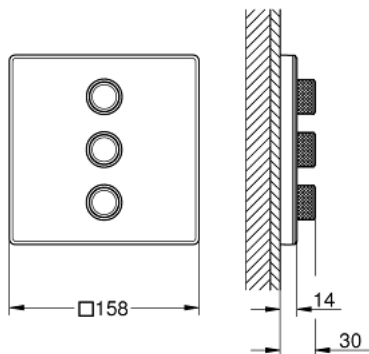

## 29 158 LS0 GROHTHERM SMARTCONTROL TRIPLE VOLUME CONTROL TRIM

### PRODUCT DESCRIPTION

- Colour: moon white/chrome
- GROHE Rapido SmartBox 35 600/35 604/35 601
- metal wall escutcheon with GROHE FastFixation (covered escutcheon and shaft sealing, covered fixing), retroactively 6° adjustable
- 10 mm thin profile escutcheon
- GROHE LongLife finish
- GROHE SmartControl - control the shower with intuitive push/turn button
- exchangeable symbols
- GROHE ProGrip - with knurl structure
- multiple outlets can be run simultaneously
- cover plate in moon white acrylic glass
- without roughing-in set 35 600/35 604 (please order separately)
- flow performance: outlet D = 28 l/min, outlet E = 28 l/min, outlet A = 28 l/min, outlet D+E+A = 65 l/min
- optional flow reducer for CALGreen compliance included

### SPARE PARTS, september 2016 – now

1: Push button (Spare part-nr. 48361000)

1.1: pushbutton (Spare part-nr. 14077000)

2: Escutcheon (Spare part-nr. 48369LS0)

3: Mounting plate (Spare part-nr. 48365000)

4: Cartridge (Spare part-nr. 48359000)

4.1: Spindle (Spare part-nr. 49088000)

5: Seal (Spare part-nr. 48360000)

6: Universal extension set single-lever mixers, 25 mm (Spare part-nr. 14048000

)\*

\* Optional accessories