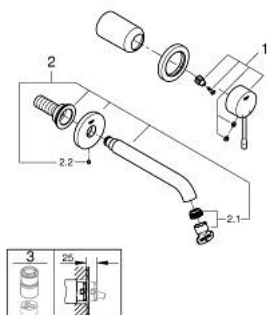

## 29 192 001 ESSENCE TWO-HOLE BASIN MIXER M-SIZE

### PRODUCT DESCRIPTION

- Colour: chrome
- wall mounted
- 23 571 000 / 32 635 000
- without concealed body
- metal escutcheon
- metal lever
- GROHE LongLife finish
- GROHE EcoJoy - Less water, perfect flow
- maximum flow rate (at 3 bar): 5 l/min
- GROHE AquaGuide adjustable mousseur
- center distance 110 mm
- projection 183 mm
- min. recommended pressure 1.0 bar
- professional edition

### SPARE PARTS, april 2022 – now

1: Lever (Spare part-nr. 46916000)

2: Spout (Spare part-nr. 48638000)

2.1: Mousseur (Spare part-nr. 48480000)

2.2: Screw (Spare part-nr. 43094000)

3: Extension (Spare part-nr. 46943000)\*