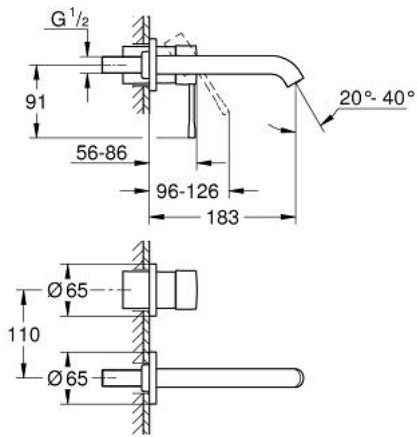

## 29 192 001 ESSENCE TWO-HOLE BASIN MIXER M-SIZE

### PRODUCT DESCRIPTION

- Colour: chrome
- wall mounted
- 23 571 000 / 32 635 000
- without concealed body
- metal escutcheon
- metal lever
- GROHE LongLife finish
- GROHE EcoJoy - Less water, perfect flow
- maximum flow rate (at 3 bar): 5 l/min
- GROHE AquaGuide adjustable mousseur
- center distance 110 mm
- projection 183 mm
- min. recommended pressure 1.0 bar
- professional edition

### SPARE PARTS, april 2022 – now

1: Lever (Spare part-nr. 46916000)

2: Spout (Spare part-nr. 48638000)

2.1: Mousseur (Spare part-nr. 48480000)

2.2: Screw (Spare part-nr. 43094000)

3: Extension (Spare part-nr. 46943000)\*