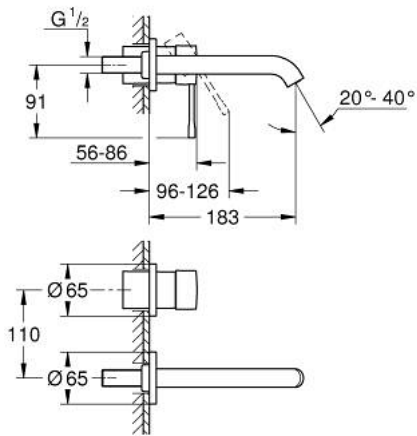

29 192 AL1 ESSENCE TWO-HOLE BASIN MIXER M-SIZE

PRODUCT DESCRIPTION

- Colour: brushed hard graphite
- wall mounted
- 23 571 000 / 32 635 000
- without concealed body
- metal escutcheon
- metal lever
- GROHE LongLife finish
- GROHE EcoJoy - Less water, perfect flow
- maximum flow rate (at 3 bar): 5 l/min
- GROHE AquaGuide adjustable mousseur
- center distance 110 mm
- projection 183 mm
- min. recommended pressure 1.0 bar
- professional edition

29 192 AL1 ESSENCE TWO-HOLE BASIN MIXER M-SIZE

SPARE PARTS, april 2022 – now

1: Lever (Spare part-nr. 46916AL0)

2: Spout (Spare part-nr. 48638AL0)

2.1: Mousseur (Spare part-nr. 48480000)

2.2: Screw (Spare part-nr. 43094000)