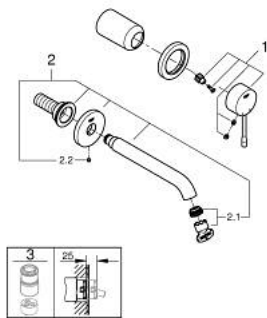

29 192 AL1 ESSENCE TWO-HOLE BASIN MIXER M-SIZE

PRODUCT DESCRIPTION

- Colour: brushed hard graphite
- wall mounted
- 23 571 000 / 32 635 000
- without concealed body
- metal escutcheon
- metal lever
- GROHE LongLife finish
- GROHE EcoJoy - Less water, perfect flow
- maximum flow rate (at 3 bar): 5 l/min
- GROHE AquaGuide adjustable mousseur
- center distance 110 mm
- projection 183 mm
- min. recommended pressure 1.0 bar
- professional edition

29 192 AL1 ESSENCE TWO-HOLE BASIN MIXER M-SIZE

SPARE PARTS, april 2022 – now

1: Lever (Spare part-nr. 46916AL0)

2: Spout (Spare part-nr. 48638AL0)

2.1: Mousseur (Spare part-nr. 48480000)

2.2: Screw (Spare part-nr. 43094000)