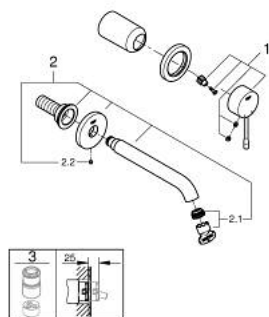

## 29 192 DA1 ESSENCE TWO-HOLE BASIN MIXER M-SIZE

### PRODUCT DESCRIPTION

- Colour: warm sunset
- wall mounted
- 23 571 000 / 32 635 000
- without concealed body
- metal escutcheon
- metal lever
- GROHE LongLife finish
- GROHE EcoJoy - Less water, perfect flow
- maximum flow rate (at 3 bar): 5 l/min
- GROHE AquaGuide adjustable mousseur
- center distance 110 mm
- projection 183 mm
- min. recommended pressure 1.0 bar
- professional edition

### SPARE PARTS, april 2022 – now

1: Lever (Spare part-nr. 46916DA0)

2: Spout (Spare part-nr. 48638DA0)

2.1: Mousseur (Spare part-nr. 48480000)

2.2: Screw (Spare part-nr. 43094000)

3: Extension (Spare part-nr. 46943000)\*