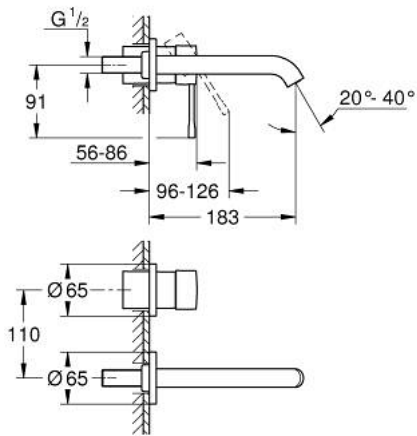

## 29 192 DC1 ESSENCE TWO-HOLE BASIN MIXER M-SIZE

### PRODUCT DESCRIPTION

- Colour: supersteel
- wall mounted
- 23 571 000 / 32 635 000
- without concealed body
- metal escutcheon
- metal lever
- GROHE LongLife finish
- GROHE EcoJoy - Less water, perfect flow
- maximum flow rate (at 3 bar): 5 l/min
- GROHE AquaGuide adjustable mousseur
- center distance 110 mm
- projection 183 mm
- min. recommended pressure 1.0 bar
- professional edition

### SPARE PARTS, april 2022 – now

1: Lever (Spare part-nr. 46916DC0)

2: Spout (Spare part-nr. 48638DC0)

2.1: Mousseur (Spare part-nr. 48480000)

2.2: Screw (Spare part-nr. 43094000)

3: Extension (Spare part-nr. 46943000)\*