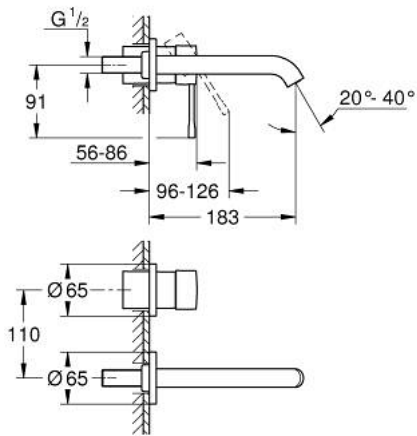

29 192 DL1 ESSENCE TWO-HOLE BASIN MIXER M-SIZE

PRODUCT DESCRIPTION

- Colour: brushed warm sunset
- wall mounted
- 23 571 000 / 32 635 000
- without concealed body
- metal escutcheon
- metal lever
- GROHE LongLife finish
- GROHE EcoJoy - Less water, perfect flow
- maximum flow rate (at 3 bar): 5 l/min
- GROHE AquaGuide adjustable mousseur
- center distance 110 mm
- projection 183 mm
- min. recommended pressure 1.0 bar
- professional edition

29 192 DL1 ESSENCE TWO-HOLE BASIN MIXER M-SIZE

SPARE PARTS, april 2022 – now

1: Lever (Spare part-nr. 46916DL0)

2: Spout (Spare part-nr. 48638DL0)

2.1: Mousseur (Spare part-nr. 48480000)

2.2: Screw (Spare part-nr. 43094000)