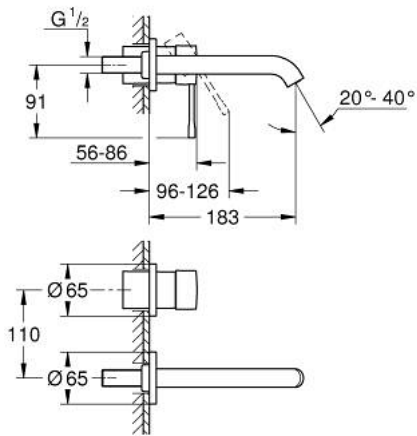

29 192 GL1 ESSENCE TWO-HOLE BASIN MIXER M-SIZE

PRODUCT DESCRIPTION

- Colour: cool sunrise
- wall mounted
- 23 571 000 / 32 635 000
- without concealed body
- metal escutcheon
- metal lever
- GROHE LongLife finish
- GROHE EcoJoy - Less water, perfect flow
- maximum flow rate (at 3 bar): 5 l/min
- GROHE AquaGuide adjustable mousseur
- center distance 110 mm
- projection 183 mm
- min. recommended pressure 1.0 bar
- professional edition

29 192 GL1 ESSENCE TWO-HOLE BASIN MIXER M-SIZE

SPARE PARTS, april 2022 – now

1: Lever (Spare part-nr. 46916GL0)

2: Spout (Spare part-nr. 48638GL0)

2.1: Mousseur (Spare part-nr. 48480000)

2.2: Screw (Spare part-nr. 43094000)