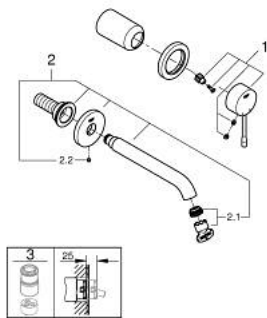

29 192 GL1 ESSENCE TWO-HOLE BASIN MIXER M-SIZE

PRODUCT DESCRIPTION

- Colour: cool sunrise
- wall mounted
- 23 571 000 / 32 635 000
- without concealed body
- metal escutcheon
- metal lever
- GROHE LongLife finish
- GROHE EcoJoy - Less water, perfect flow
- maximum flow rate (at 3 bar): 5 l/min
- GROHE AquaGuide adjustable mousseur
- center distance 110 mm
- projection 183 mm
- min. recommended pressure 1.0 bar
- professional edition

29 192 GL1 ESSENCE TWO-HOLE BASIN MIXER M-SIZE

SPARE PARTS, april 2022 – now

1: Lever (Spare part-nr. 46916GL0)

2: Spout (Spare part-nr. 48638GL0)

2.1: Mousseur (Spare part-nr. 48480000)

2.2: Screw (Spare part-nr. 43094000)