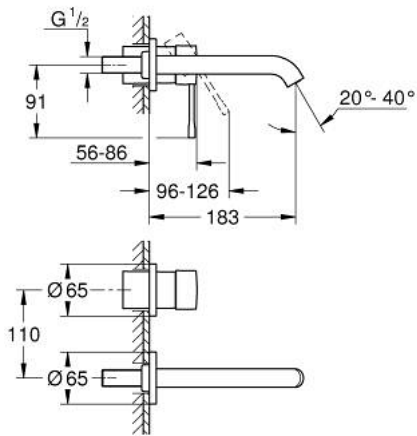

29 192 GN1 ESSENCE TWO-HOLE BASIN MIXER M-SIZE

PRODUCT DESCRIPTION

- Colour: brushed cool sunrise
- wall mounted
- 23 571 000 / 32 635 000
- without concealed body
- metal escutcheon
- metal lever
- GROHE LongLife finish
- GROHE EcoJoy - Less water, perfect flow
- maximum flow rate (at 3 bar): 5 l/min
- GROHE AquaGuide adjustable mousseur
- center distance 110 mm
- projection 183 mm
- min. recommended pressure 1.0 bar
- professional edition

29 192 GN1 ESSENCE TWO-HOLE BASIN MIXER M-SIZE

SPARE PARTS, april 2022 – now

1: Lever (Spare part-nr. 46916GN0)

2: Spout (Spare part-nr. 48638GN0)

2.1: Mousseur (Spare part-nr. 48480000)

2.2: Screw (Spare part-nr. 43094000)