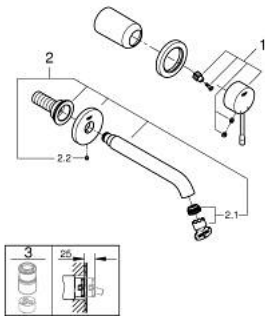

29 192 GN1 ESSENCE TWO-HOLE BASIN MIXER M-SIZE

PRODUCT DESCRIPTION

- Colour: brushed cool sunrise
- wall mounted
- 23 571 000 / 32 635 000
- without concealed body
- metal escutcheon
- metal lever
- GROHE LongLife finish
- GROHE EcoJoy - Less water, perfect flow
- maximum flow rate (at 3 bar): 5 l/min
- GROHE AquaGuide adjustable mousseur
- center distance 110 mm
- projection 183 mm
- min. recommended pressure 1.0 bar
- professional edition

29 192 GN1 ESSENCE TWO-HOLE BASIN MIXER M-SIZE

SPARE PARTS, april 2022 – now

1: Lever (Spare part-nr. 46916GN0)

2: Spout (Spare part-nr. 48638GN0)

2.1: Mousseur (Spare part-nr. 48480000)

2.2: Screw (Spare part-nr. 43094000)