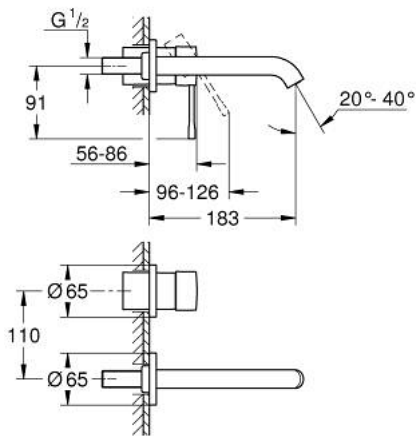

## 29 192 KF1 ESSENCE TWO-HOLE BASIN MIXER M-SIZE

### PRODUCT DESCRIPTION

- Colour: phantom black
- wall mounted
- 23 571 000 / 32 635 000
- without concealed body
- metal escutcheon
- metal lever
- GROHE EcoJoy - Less water, perfect flow
- maximum flow rate (at 3 bar): 5 l/min
- GROHE AquaGuide adjustable mousseur
- center distance 110 mm
- projection 183 mm
- min. recommended pressure 1.0 bar
- professional edition

### SPARE PARTS, marec 2022 – now

1: Lever (Spare part-nr. 46916KF0)

2: Spout (Spare part-nr. 48638KF0)

2.1: Mousseur (Spare part-nr. 48480000)

2.2: Screw (Spare part-nr. 43094000)

3: Extension (Spare part-nr. 46943000)\*