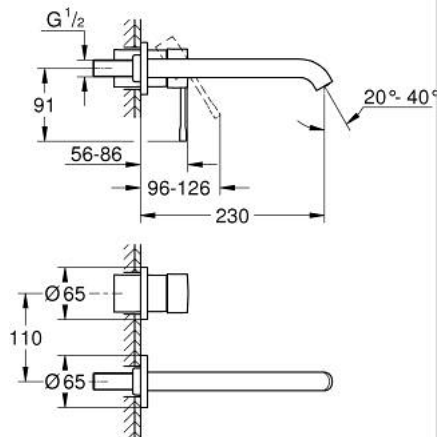

## 29 193 A01 ESSENCE TWO-HOLE BASIN MIXER L-SIZE

### PRODUCT DESCRIPTION

- Colour: hard graphite
- wall mounted
- 23 571 000 / 32 635 000
- without concealed body
- metal escutcheon
- metal lever
- GROHE LongLife finish
- AquaCalibrator
- maximum flow rate (at 3 bar): 5 l/min
- GROHE AquaGuide adjustable mousseur
- center distance 110 mm
- projection 230 mm
- professional edition

### SPARE PARTS, januar 2024 – now

1: Lever (Spare part-nr. 46916A00)

2: Spout (Spare part-nr. 48639A00)

2.1: Mousseur (Spare part-nr. 48480000)

2.2: Screw (Spare part-nr. 43094000)

3: Extension (Spare part-nr. 46943000)\*