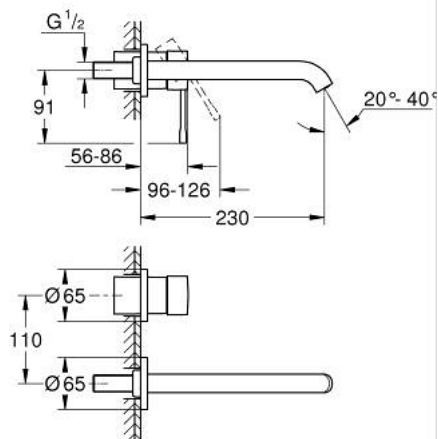

29 193 A01 ESSENCE TWO-HOLE BASIN MIXER L-SIZE

PRODUCT DESCRIPTION

- Colour: hard graphite
- wall mounted
- 23 571 000 / 32 635 000
- without concealed body
- metal escutcheon
- metal lever
- GROHE LongLife finish
- GROHE EcoJoy - Less water, perfect flow
- maximum flow rate (at 3 bar): 5 l/min
- GROHE AquaGuide adjustable mousseur
- center distance 110 mm
- projection 230 mm
- professional edition

29 193 A01 ESSENCE TWO-HOLE BASIN MIXER L-SIZE

SPARE PARTS, januar 2024 – now

1: Lever (Spare part-nr. 46916A00)

2: Spout (Spare part-nr. 48639A00)

2.1: Mousseur (Spare part-nr. 48480000)

2.2: Screw (Spare part-nr. 43094000)