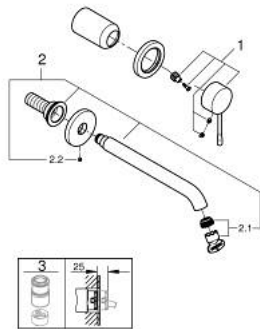

29 193 A01 ESSENCE TWO-HOLE BASIN MIXER L-SIZE

PRODUCT DESCRIPTION

- Colour: hard graphite
- wall mounted
- 23 571 000 / 32 635 000
- without concealed body
- metal escutcheon
- metal lever
- GROHE LongLife finish
- GROHE EcoJoy - Less water, perfect flow
- maximum flow rate (at 3 bar): 5 l/min
- GROHE AquaGuide adjustable mousseur
- center distance 110 mm
- projection 230 mm
- professional edition

29 193 A01 ESSENCE TWO-HOLE BASIN MIXER L-SIZE

SPARE PARTS, januar 2024 – now

1: Lever (Spare part-nr. 46916A00)

2: Spout (Spare part-nr. 48639A00)

2.1: Mousseur (Spare part-nr. 48480000)

2.2: Screw (Spare part-nr. 43094000)