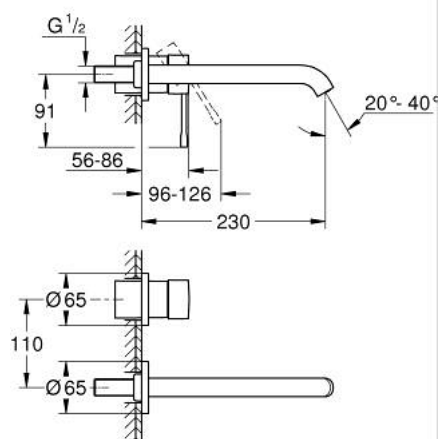

29 193 AL1 ESSENCE TWO-HOLE BASIN MIXER L-SIZE

PRODUCT DESCRIPTION

- Colour: brushed hard graphite
- wall mounted
- 23 571 000 / 32 635 000
- without concealed body
- metal escutcheon
- metal lever
- GROHE LongLife finish
- GROHE EcoJoy - Less water, perfect flow
- maximum flow rate (at 3 bar): 5 l/min
- GROHE AquaGuide adjustable mousseur
- center distance 110 mm
- projection 230 mm
- professional edition

29 193 AL1 ESSENCE TWO-HOLE BASIN MIXER L-SIZE

SPARE PARTS, januar 2024 – now

1: Lever (Spare part-nr. 46916AL0)

2: Spout (Spare part-nr. 48639AL0)

2.1: Mousseur (Spare part-nr. 48480000)

2.2: Screw (Spare part-nr. 43094000)