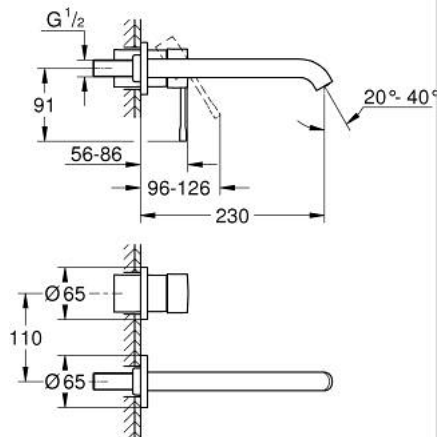

29 193 DA1 ESSENCE TWO-HOLE BASIN MIXER L-SIZE

PRODUCT DESCRIPTION

- Colour: warm sunset
- wall mounted
- 23 571 000 / 32 635 000
- without concealed body
- metal escutcheon
- metal lever
- GROHE LongLife finish
- GROHE EcoJoy - Less water, perfect flow
- maximum flow rate (at 3 bar): 5 l/min
- GROHE AquaGuide adjustable mousseur
- center distance 110 mm
- projection 230 mm
- professional edition

29 193 DA1 ESSENCE TWO-HOLE BASIN MIXER L-SIZE

SPARE PARTS, januar 2024 – now

1: Lever (Spare part-nr. 46916DA0)

2: Spout (Spare part-nr. 48639DA0)

2.1: Mousseur (Spare part-nr. 48480000)

2.2: Screw (Spare part-nr. 43094000)