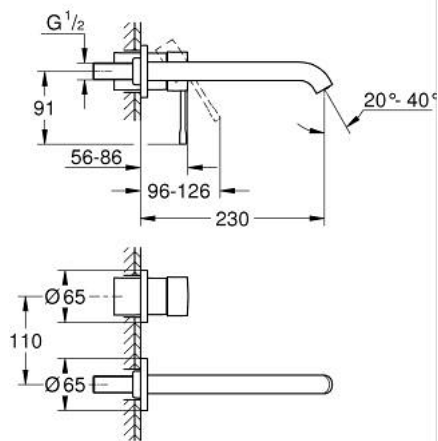

29 193 DC1 ESSENCE TWO-HOLE BASIN MIXER L-SIZE

PRODUCT DESCRIPTION

- Colour: supersteel
- wall mounted
- 23 571 000 / 32 635 000
- without concealed body
- metal escutcheon
- metal lever
- GROHE LongLife finish
- GROHE EcoJoy - Less water, perfect flow
- maximum flow rate (at 3 bar): 5 l/min
- GROHE AquaGuide adjustable mousseur
- center distance 110 mm
- projection 230 mm
- professional edition

29 193 DC1 ESSENCE TWO-HOLE BASIN MIXER L-SIZE

SPARE PARTS, januar 2024 – now

1: Lever (Spare part-nr. 46916DC0)

2: Spout (Spare part-nr. 48639DC0)

2.1: Mousseur (Spare part-nr. 48480000)

2.2: Screw (Spare part-nr. 43094000)