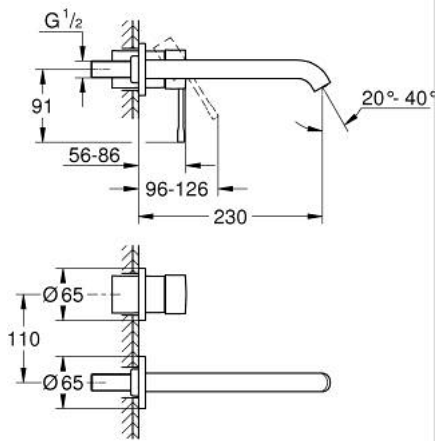

29 193 DL1 ESSENCE TWO-HOLE BASIN MIXER L-SIZE

PRODUCT DESCRIPTION

- Colour: brushed warm sunset
- wall mounted
- 23 571 000 / 32 635 000
- without concealed body
- metal escutcheon
- metal lever
- GROHE LongLife finish
- GROHE EcoJoy - Less water, perfect flow
- maximum flow rate (at 3 bar): 5 l/min
- GROHE AquaGuide adjustable mousseur
- center distance 110 mm
- projection 230 mm
- professional edition

29 193 DL1 ESSENCE TWO-HOLE BASIN MIXER L-SIZE

SPARE PARTS, januar 2024 – now

1: Lever (Spare part-nr. 46916DL0)

2: Spout (Spare part-nr. 48639DL0)

2.1: Mousseur (Spare part-nr. 48480000)

2.2: Screw (Spare part-nr. 43094000)