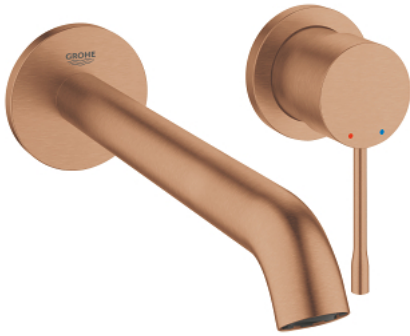

29 193 DL1 ESSENCE TWO-HOLE BASIN MIXER L-SIZE

PRODUCT DESCRIPTION

- Colour: brushed warm sunset
- wall mounted
- 23 571 000 / 32 635 000
- without concealed body
- metal escutcheon
- metal lever
- GROHE LongLife finish
- GROHE EcoJoy - Less water, perfect flow
- maximum flow rate (at 3 bar): 5 l/min
- GROHE AquaGuide adjustable mousseur
- center distance 110 mm
- projection 230 mm
- professional edition

29 193 DL1 ESSENCE TWO-HOLE BASIN MIXER L-SIZE

SPARE PARTS, januar 2024 – now

1: Lever (Spare part-nr. 46916DL0)

2: Spout (Spare part-nr. 48639DL0)

2.1: Mousseur (Spare part-nr. 48480000)

2.2: Screw (Spare part-nr. 43094000)