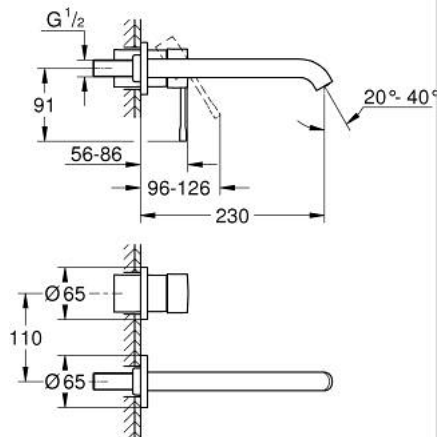

29 193 GL1 ESSENCE TWO-HOLE BASIN MIXER L-SIZE

PRODUCT DESCRIPTION

- Colour: cool sunrise
- wall mounted
- 23 571 000 / 32 635 000
- without concealed body
- metal escutcheon
- metal lever
- GROHE LongLife finish
- GROHE EcoJoy - Less water, perfect flow
- maximum flow rate (at 3 bar): 5 l/min
- GROHE AquaGuide adjustable mousseur
- center distance 110 mm
- projection 230 mm
- professional edition

29 193 GL1 ESSENCE TWO-HOLE BASIN MIXER L-SIZE

SPARE PARTS, januar 2024 – now

1: Lever (Spare part-nr. 46916GL0)

2: Spout (Spare part-nr. 48639GL0)

2.1: Mousseur (Spare part-nr. 48480000)

2.2: Screw (Spare part-nr. 43094000)