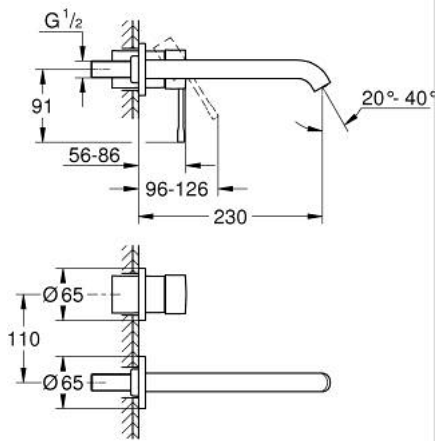

29 193 GN1 ESSENCE TWO-HOLE BASIN MIXER L-SIZE

PRODUCT DESCRIPTION

- Colour: brushed cool sunrise
- wall mounted
- 23 571 000 / 32 635 000
- without concealed body
- metal escutcheon
- metal lever
- GROHE LongLife finish
- GROHE EcoJoy - Less water, perfect flow
- maximum flow rate (at 3 bar): 5 l/min
- GROHE AquaGuide adjustable mousseur
- center distance 110 mm
- projection 230 mm
- professional edition

29 193 GN1 ESSENCE TWO-HOLE BASIN MIXER L-SIZE

SPARE PARTS, januar 2024 – now

1: Lever (Spare part-nr. 46916GN0)

2: Spout (Spare part-nr. 48639GN0)

2.1: Mousseur (Spare part-nr. 48480000)

2.2: Screw (Spare part-nr. 43094000)