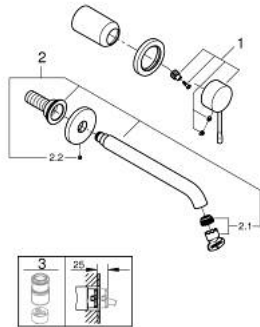

29 193 KF1 ESSENCE TWO-HOLE BASIN MIXER L-SIZE

PRODUCT DESCRIPTION

- Colour: phantom black
- wall mounted
- 23 571 000 / 32 635 000
- without concealed body
- metal escutcheon
- metal lever
- GROHE EcoJoy - Less water, perfect flow
- maximum flow rate (at 3 bar): 5 l/min
- GROHE AquaGuide adjustable mousseur
- center distance 110 mm
- projection 230 mm
- professional edition

29 193 KF1 ESSENCE TWO-HOLE BASIN MIXER L-SIZE

SPARE PARTS, februar 2023 – now

- 1: Lever (Spare part-nr. 46916KF0)
- 2: Spout (Spare part-nr. 48639KF0)
- 2.1: Mousseur (Spare part-nr. 48480000)
- 2.2: Screw (Spare part-nr. 43094000)
- 3: Extension (Spare part-nr. 46943000)*
- * Optional accessories