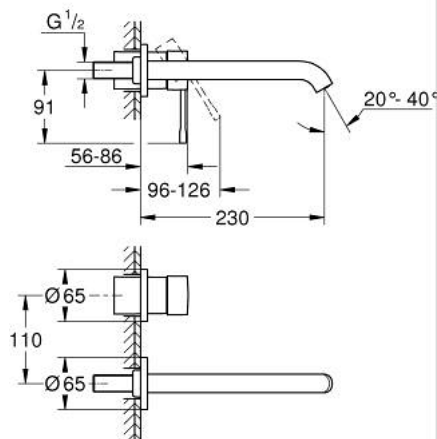

29 193 KF1 ESSENCE TWO-HOLE BASIN MIXER L-SIZE

PRODUCT DESCRIPTION

- Colour: phantom black
- wall mounted
- 23 571 000 / 32 635 000
- without concealed body
- metal escutcheon
- metal lever
- GROHE EcoJoy - Less water, perfect flow
- maximum flow rate (at 3 bar): 5 l/min
- GROHE AquaGuide adjustable mousseur
- center distance 110 mm
- projection 230 mm
- professional edition

29 193 KF1 ESSENCE TWO-HOLE BASIN MIXER L-SIZE

SPARE PARTS, februar 2023 – now

- 1: Lever (Spare part-nr. 46916KF0)
- 2: Spout (Spare part-nr. 48639KF0)
- 2.1: Mousseur (Spare part-nr. 48480000)
- 2.2: Screw (Spare part-nr. 43094000)
- 3: Extension (Spare part-nr. 46943000)*
- * Optional accessories