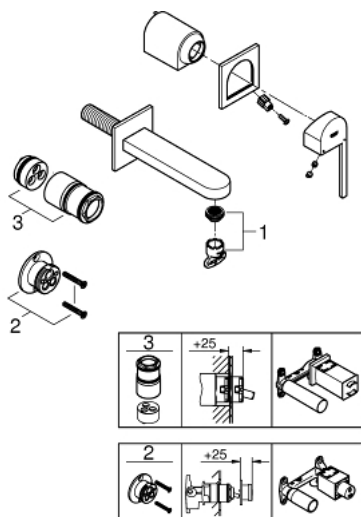

29 303 003 GROHE PLUS TWO-HOLE BASIN MIXER M-SIZE

PRODUCT DESCRIPTION

- Colour: chrome
- wall mounted
- for use with rough-in set 23 200
- without concealed body
- metal escutcheon
- metal lever
- GROHE LongLife finish
- GROHE EcoJoy - Less water, perfect flow
- maximum flow rate (at 3 bar): 5 l/min
- SpeedClean mousseur
- GROHE AquaGuide adjustable mousseur
- center distance 110 mm
- projection 147 mm
- min. recommended pressure 1.0 bar
- AquaCalibrator

29 303 003 **GROHE PLUS TWO-HOLE BASIN MIXER**
M-SIZE

SPARE PARTS, avgust 2018 – now

1: Mousseur (Spare part-nr. 48449000)

2: Extension (Spare part-nr. 46627000)*

3: Extension (Spare part-nr. 46943000)*

* Optional accessories