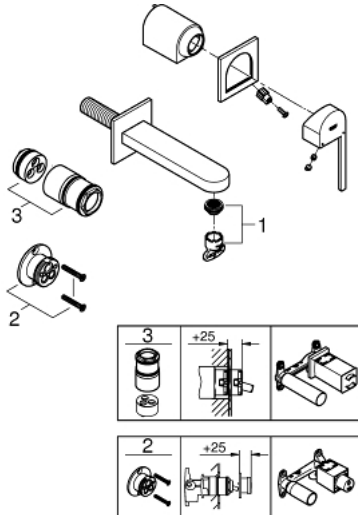

## 29 303 003 GROHE PLUS TWO-HOLE BASIN MIXER M-SIZE

### PRODUCT DESCRIPTION

- Colour: chrome
- wall mounted
- for use with rough-in set 23 200
- without concealed body
- metal escutcheon
- metal lever
- GROHE LongLife finish
- GROHE EcoJoy - Less water, perfect flow
- maximum flow rate (at 3 bar): 5 l/min
- SpeedClean mousseur
- GROHE AquaGuide adjustable mousseur
- center distance 110 mm
- projection 147 mm
- min. recommended pressure 1.0 bar

29 303 003 **GROHE PLUS TWO-HOLE BASIN MIXER**  
**M-SIZE**

**SPARE PARTS**, avgust 2018 – now

1: Mousseur (Spare part-nr. 48449000)

2: Extension (Spare part-nr. 46627000)\*

3: Extension (Spare part-nr. 46943000)\*