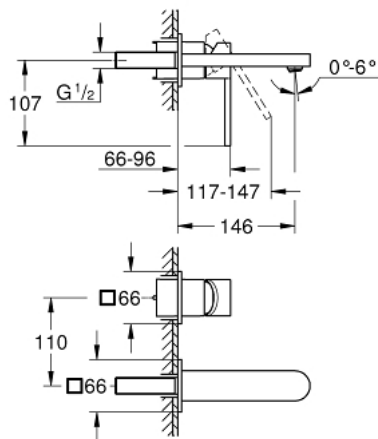

29 303 003 GROHE PLUS TWO-HOLE BASIN MIXER M-SIZE

PRODUCT DESCRIPTION

- Colour: chrome
- wall mounted
- for use with rough-in set 23 200
- without concealed body
- metal escutcheon
- metal lever
- GROHE LongLife finish
- GROHE EcoJoy - Less water, perfect flow
- maximum flow rate (at 3 bar): 5 l/min
- SpeedClean mousseur
- GROHE AquaGuide adjustable mousseur
- center distance 110 mm
- projection 147 mm
- min. recommended pressure 1.0 bar
- AquaCalibrator

29 303 003 **GROHE PLUS TWO-HOLE BASIN MIXER**
M-SIZE

SPARE PARTS, avgust 2018 – now

1: Mousseur (Spare part-nr. 48449000)

2: Extension (Spare part-nr. 46627000)*

3: Extension (Spare part-nr. 46943000)*

* Optional accessories