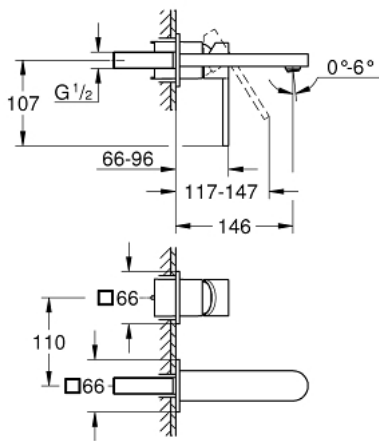

## 29 303 003 GROHE PLUS TWO-HOLE BASIN MIXER M-SIZE

### PRODUCT DESCRIPTION

- Colour: chrome
- wall mounted
- for use with rough-in set 23 200
- without concealed body
- metal escutcheon
- metal lever
- GROHE LongLife finish
- GROHE EcoJoy - Less water, perfect flow
- maximum flow rate (at 3 bar): 5 l/min
- SpeedClean mousseur
- GROHE AquaGuide adjustable mousseur
- center distance 110 mm
- projection 147 mm
- min. recommended pressure 1.0 bar

29 303 003 **GROHE PLUS TWO-HOLE BASIN MIXER**  
**M-SIZE**

**SPARE PARTS**, avgust 2018 – now

1: Mousseur (Spare part-nr. 48449000)

2: Extension (Spare part-nr. 46627000)\*

3: Extension (Spare part-nr. 46943000)\*