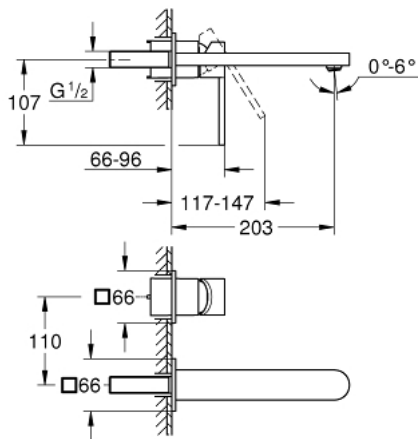

29 306 003 GROHE PLUS TWO-HOLE BASIN MIXER L-SIZE

PRODUCT DESCRIPTION

- Colour: chrome
- wall mounted
- for use with rough-in set 23 200
- without concealed body
- metal escutcheon
- metal lever
- GROHE LongLife finish
- GROHE EcoJoy - Less water, perfect flow
- maximum flow rate (at 3 bar): 5 l/min
- SpeedClean mousseur
- GROHE AquaGuide adjustable mousseur
- center distance 110 mm
- projection 203 mm
- min. recommended pressure 1.0 bar

29 306 003 **GROHE PLUS TWO-HOLE BASIN MIXER**
L-SIZE

SPARE PARTS, avgust 2018 – now

1: Mousseur (Spare part-nr. 48449000)

2: Extension (Spare part-nr. 46943000)*

* Optional accessories