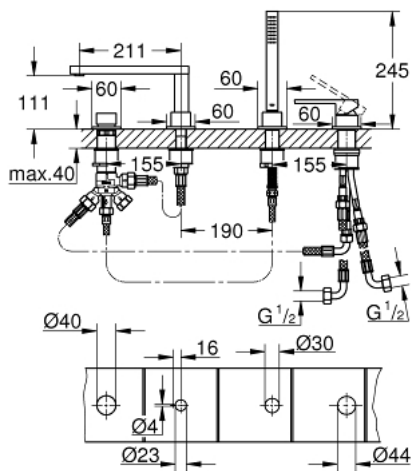

29 307 003 GROHE PLUS FOUR-HOLE SINGLE-LEVER BATH COMBINATION

PRODUCT DESCRIPTION

- Colour: chrome
- GROHE SilkMove 35 mm ceramic cartridge
- with temperature limiter
- GROHE LongLife finish
- consisting of:
 - pre-assembled spout laminar mousseur
 - single lever mixer operating element
 - metal lever
 - diverter bath/shower
 - hand shower Euphoria Cube 6.6 l/min
 - metal shower hose 2000 mm (always chrome for any colour of the set)
 - flexible connection hoses
 - connection for shower hose
 - protected against backflow
- for use with baseframe 29 037 002 (please order separately)
- min. recommended pressure 1.0 bar

29 307 003 GROHE PLUS FOUR-HOLE SINGLE-LEVER BATH COMBINATION

SPARE PARTS, august 2018 – now

- 1: Cartridge (Spare part-nr. 46374000)
- 2: Dirt strainer (Spare part-nr. 0700200M)
- 3: Cone nut (Spare part-nr. 08864000)
- 4: Compression spring (Spare part-nr. 00869000)
- 5: Mousseur (Spare part-nr. 48009000)
- 6: Diverter knob (Spare part-nr. 48494000)
- 7: Diverter (Spare part-nr. 45443000)
- 7.1: Sealing washer $\varnothing 6 \times \varnothing 2$ (Spare part-nr. 0128300M)
- 7.2: Sealing washer (Spare part-nr. 0120500M)
- 8: Shank (Spare part-nr. 45456000)
- 9: Non-return valve (Spare part-nr. 08565000)
- 10: Connecting hose (Spare part-nr. 07300000)
- 11: Connecting hose (Spare part-nr. 48018000)
- 12: Metal shower hose (Spare part-nr. 28146000)
- 13: Socket spanner (Spare part-nr. 19332000)*