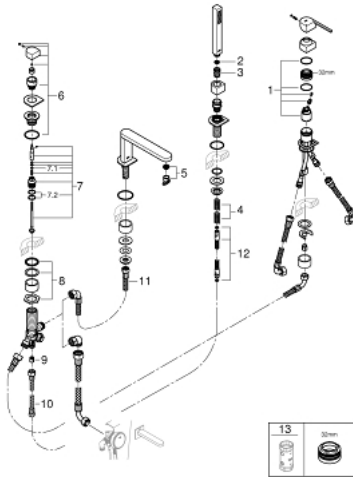

29 307 003 GROHE PLUS FOUR-HOLE SINGLE-LEVER BATH COMBINATION

PRODUCT DESCRIPTION

- Colour: chrome
- GROHE SilkMove 35 mm ceramic cartridge
- with temperature limiter
- GROHE LongLife finish
- consisting of:
 - pre-assembled spout laminar mousseur
 - single lever mixer operating element
 - metal lever
 - diverter bath/shower
 - hand shower Euphoria Cube 6.6 l/min
 - metal shower hose 2000 mm (always chrome for any colour of the set)
 - flexible connection hoses
 - connection for shower hose
 - protected against backflow
- for use with baseframe 29 037 002 (please order separately)
- min. recommended pressure 1.0 bar

29 307 003 GROHE PLUS FOUR-HOLE SINGLE-LEVER BATH COMBINATION

SPARE PARTS, august 2018 – now

- 1: Cartridge (Spare part-nr. 46374000)
- 2: Dirt strainer (Spare part-nr. 0700200M)
- 3: Cone nut (Spare part-nr. 08864000)
- 4: Compression spring (Spare part-nr. 00869000)
- 5: Mousseur (Spare part-nr. 48009000)
- 6: Diverter knob (Spare part-nr. 48494000)
- 7: Diverter (Spare part-nr. 45443000)
- 7.1: Sealing washer $\varnothing 6 \times \varnothing 2$ (Spare part-nr. 0128300M)
- 7.2: Sealing washer (Spare part-nr. 0120500M)
- 8: Shank (Spare part-nr. 45456000)
- 9: Non-return valve (Spare part-nr. 08565000)
- 10: Connecting hose (Spare part-nr. 07300000)
- 11: Connecting hose (Spare part-nr. 48018000)
- 12: Metal shower hose (Spare part-nr. 28146000)
- 13: Socket spanner (Spare part-nr. 19332000)*