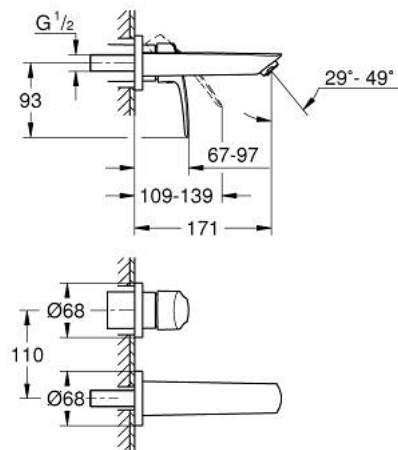

## 29 337 003 EUROSMART TWO-HOLE BASIN MIXER S-SIZE

### PRODUCT DESCRIPTION

- Colour: chrome
- wall mounted
- metal lever
- 23 571 000 / 32 635 000
- without concealed body
- metal escutcheon
- GROHE LongLife finish
- GROHE EcoJoy - Less water, perfect flow
- maximum flow rate (at 3 bar): 5 l/min
- GROHE AquaGuide adjustable mousseur
- center distance 110 mm
- projection 171 mm
- professional edition

### SPARE PARTS, julij 2019 – now

- 1: Flow straightener (Spare part-nr. 46837000)
- 2: Sealing washer (Spare part-nr. 0128200M)
- 3: Lever (Spare part-nr. 48542000)
- 4: Extension (Spare part-nr. 46627000)\*
- 5: Extension (Spare part-nr. 46943000)\*