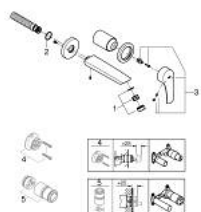

## 29 337 003 EUROSMART TWO-HOLE BASIN MIXER S-SIZE

### PRODUCT DESCRIPTION

- Colour: chrome
- wall mounted
- metal lever
- 23 571 000 / 32 635 000
- without concealed body
- metal escutcheon
- GROHE LongLife finish
- GROHE EcoJoy - Less water, perfect flow
- maximum flow rate (at 3 bar): 5 l/min
- GROHE AquaGuide adjustable mousseur
- center distance 110 mm
- projection 171 mm
- professional edition

### SPARE PARTS, julij 2019 – now

- 1: Flow straightener (Spare part-nr. 46837000)
- 2: Sealing washer (Spare part-nr. 0128200M)
- 3: Lever (Spare part-nr. 48542000)
- 4: Extension (Spare part-nr. 46627000)\*
- 5: Extension (Spare part-nr. 46943000)\*