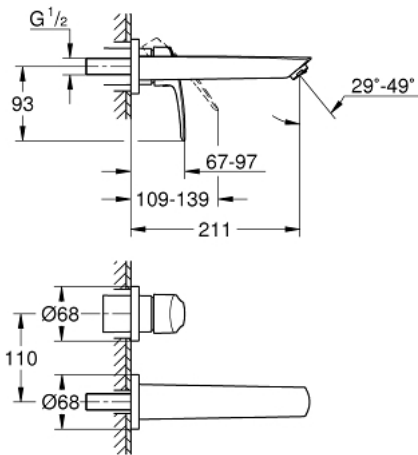

29 338 003 EUROSMART TWO-HOLE BASIN MIXER M-SIZE

PRODUCT DESCRIPTION

- Colour: chrome
- wall mounted
- metal lever
- 23 571 000 / 32 635 000
- without concealed body
- metal escutcheon
- GROHE LongLife finish
- GROHE EcoJoy - Less water, perfect flow
- maximum flow rate (at 3 bar): 5 l/min
- GROHE AquaGuide adjustable mousseur
- center distance 110 mm
- projection 211 mm
- professional edition

29 338 003 EUROSMART TWO-HOLE BASIN MIXER M-SIZE

SPARE PARTS, julij 2019 – now

- 1: Flow straightener (Spare part-nr. 46837000)
- 2: Sealing washer (Spare part-nr. 0128200M)
- 3: Lever (Spare part-nr. 48542000)
- 4: Extension (Spare part-nr. 46627000)*
- 5: Extension (Spare part-nr. 46943000)*