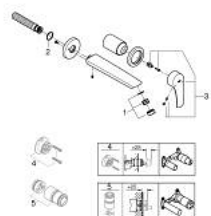

29 338 003 EUROSMART TWO-HOLE BASIN MIXER M-SIZE

PRODUCT DESCRIPTION

- Colour: chrome
- wall mounted
- metal lever
- 23 571 000 / 32 635 000
- without concealed body
- metal escutcheon
- GROHE LongLife finish
- GROHE EcoJoy - Less water, perfect flow
- maximum flow rate (at 3 bar): 5 l/min
- GROHE AquaGuide adjustable mousseur
- center distance 110 mm
- projection 211 mm
- professional edition

29 338 003 EUROSMART TWO-HOLE BASIN MIXER M-SIZE

SPARE PARTS, julij 2019 – now

- 1: Flow straightener (Spare part-nr. 46837000)
- 2: Sealing washer (Spare part-nr. 0128200M)
- 3: Lever (Spare part-nr. 48542000)
- 4: Extension (Spare part-nr. 46627000)*
- 5: Extension (Spare part-nr. 46943000)*