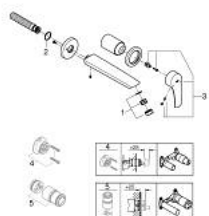

29 338 243 3 EUROSMART TWO-HOLE BASIN MIXER M-SIZE

PRODUCT DESCRIPTION

- Colour: Matte Black
- wall mounted
- metal lever
- 23 571 000 / 32 635 000
- without concealed body
- metal escutcheon
- GROHE EcoJoy - Less water, perfect flow
- maximum flow rate (at 3 bar): 5 l/min
- GROHE AquaGuide adjustable mousseur
- center distance 110 mm
- projection 211 mm
- professional edition

29 338 243 3 EUROSMART TWO-HOLE BASIN MIXER M-SIZE

SPARE PARTS, februar 2023 – now

- 1: Flow straightener (Spare part-nr. 468372430)
- 2: Sealing washer (Spare part-nr. 0128200M)
- 3: Lever (Spare part-nr. 485422430)
- 4: Extension (Spare part-nr. 46627000)*
- 5: Extension (Spare part-nr. 46943000)*