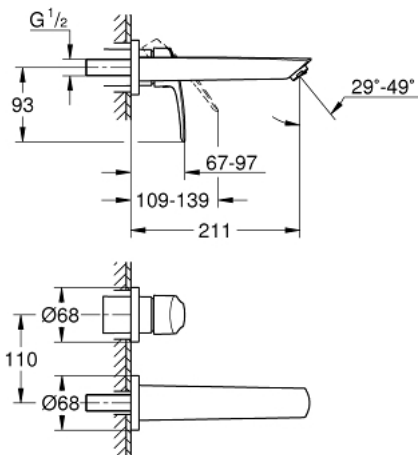

29 338 243 3 EUROSMART TWO-HOLE BASIN MIXER M-SIZE

PRODUCT DESCRIPTION

- Colour: Matte Black
- wall mounted
- metal lever
- 23 571 000 / 32 635 000
- without concealed body
- metal escutcheon
- GROHE EcoJoy - Less water, perfect flow
- maximum flow rate (at 3 bar): 5 l/min
- GROHE AquaGuide adjustable mousseur
- center distance 110 mm
- projection 211 mm
- professional edition

29 338 243 3 EUROSMART TWO-HOLE BASIN MIXER M-SIZE

SPARE PARTS, februar 2023 – now

- 1: Flow straightener (Spare part-nr. 468372430)
- 2: Sealing washer (Spare part-nr. 0128200M)
- 3: Lever (Spare part-nr. 485422430)
- 4: Extension (Spare part-nr. 46627000)*
- 5: Extension (Spare part-nr. 46943000)*