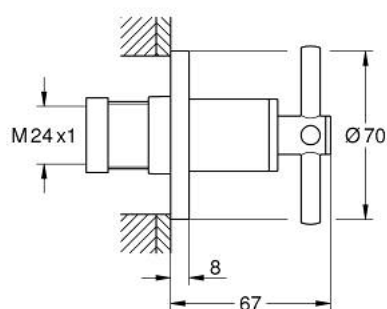

## 29 396 GL0 ATRIO CONCEALED VALVE EXPOSED PART

### PRODUCT DESCRIPTION

- Colour: cool sunrise
- for GROHE concealed valve 35 028 000 or 29 032 000
- GROHE LongLife finish
- installation depth infinitely adjustable 20-80 mm
- escutcheon with screwable wall sealing
- with cross handle

## 29 396 GL0 ATRIO CONCEALED VALVE EXPOSED PART

**SPARE PARTS**, september 2021 – now

1: Extension for spindle (Spare part-nr. 45988000)

2: Cross handles (Spare part-nr. 14215GL0)