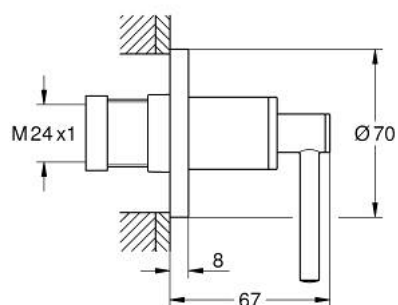

29 397 000 ATRIO CONCEALED VALVE EXPOSED PART

PRODUCT DESCRIPTION

- Colour: chrome
- for GROHE concealed valve 35 028 000 or 29 032 000
- GROHE LongLife finish
- installation depth infinitely adjustable 20-80 mm
- escutcheon with screwable wall sealing
- with lever handle

29 397 000 ATRIO CONCEALED VALVE EXPOSED PART

SPARE PARTS, september 2021 – now

1: Extension for spindle (Spare part-nr. 45988000)

2: Lever handles (Spare part-nr. 14216000)