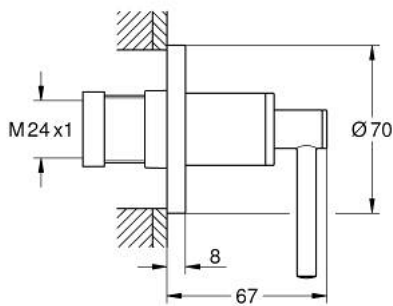

29 397 AL0 ATRIO CONCEALED VALVE EXPOSED PART

PRODUCT DESCRIPTION

- Colour: brushed hard graphite
- for GROHE concealed valve 35 028 000 or 29 032 000
- GROHE LongLife finish
- installation depth infinitely adjustable 20-80 mm
- escutcheon with screwable wall sealing
- with lever handle

29 397 AL0 ATRIO CONCEALED VALVE EXPOSED PART

SPARE PARTS, september 2021 – now

1: Extension for spindle (Spare part-nr. 45988000)

2: Lever handles (Spare part-nr. 14216AL0)