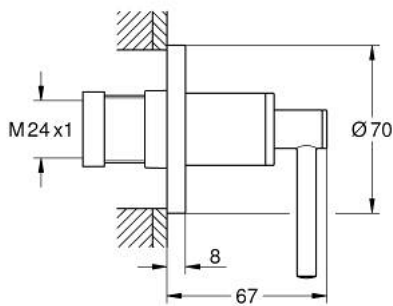

## 29 397 DA0 ATRIO CONCEALED VALVE EXPOSED PART

### PRODUCT DESCRIPTION

- Colour: warm sunset
- for GROHE concealed valve 35 028 000 or 29 032 000
- GROHE LongLife finish
- installation depth infinitely adjustable 20-80 mm
- escutcheon with screwable wall sealing
- with lever handle

## 29 397 DA0 ATRIO CONCEALED VALVE EXPOSED PART

**SPARE PARTS**, september 2021 – now

1: Extension for spindle (Spare part-nr. 45988000)

2: Lever handles (Spare part-nr. 14216DA0)