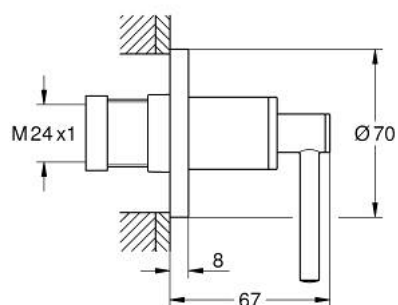

29 397 GL0 ATRIO CONCEALED VALVE EXPOSED PART

PRODUCT DESCRIPTION

- Colour: cool sunrise
- for GROHE concealed valve 35 028 000 or 29 032 000
- GROHE LongLife finish
- installation depth infinitely adjustable 20-80 mm
- escutcheon with screwable wall sealing
- with lever handle

29 397 GL0 ATRIO CONCEALED VALVE EXPOSED PART

SPARE PARTS, september 2021 – now

1: Extension for spindle (Spare part-nr. 45988000)

2: Lever handles (Spare part-nr. 14216GL0)