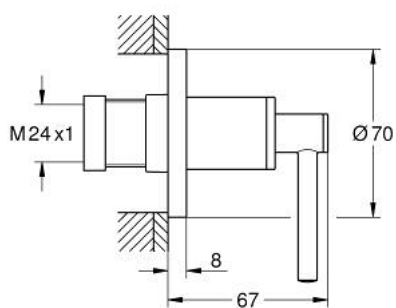

29 397 GN0 ATRIO CONCEALED VALVE EXPOSED PART

PRODUCT DESCRIPTION

- Colour: brushed cool sunrise
- for GROHE concealed valve 35 028 000 or 29 032 000
- GROHE LongLife finish
- installation depth infinitely adjustable 20-80 mm
- escutcheon with screwable wall sealing
- with lever handle

29 397 GN0 **ATRIO CONCEALED VALVE EXPOSED PART**

SPARE PARTS, november 2022 – now

1: Extension for spindle (Spare part-nr. 45988000)

2: Lever handles (Spare part-nr. 14216GN0)