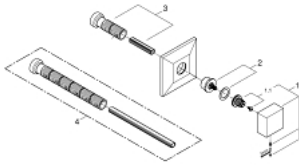

## 29 398 000 ALLURE BRILLIANT CONCEALED VALVE EXPOSED PART

### PRODUCT DESCRIPTION

- Colour: chrome
- set for final installation for
  - GROHE Rapido C 35 028 000
  - 29 032 000 (preassembled headpart 1/2")
  - 29 068 000 (preassembled ceramic headpart 1/2" - not to be used for shut-off)
- GROHE LongLife finish
- installation depth infinitely adjustable 43 - 91 mm

### SPARE PARTS, september 2021 – now

- 1: Handle (Spare part-nr. 48131000)
  - 1.1: Replacement handle connection kit (Spare part-nr. 45186000)
  - 2: Extension for spindle (Spare part-nr. 48044000)
  - 3: Extension set, 80 mm (Spare part-nr. 45202000)
  - 4: Extension set 200 mm (Spare part-nr. 45203000)\*
- \* Optional accessories