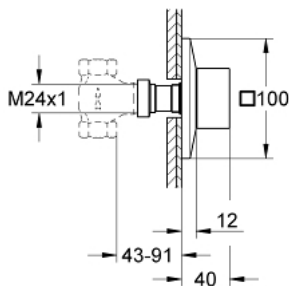

## 29 398 000 ALLURE BRILLIANT CONCEALED VALVE EXPOSED PART

### PRODUCT DESCRIPTION

- Colour: chrome
- set for final installation for
  - GROHE Rapido C 35 028 000
  - 29 032 000 (preassembled headpart 1/2")
  - 29 068 000 (preassembled ceramic headpart 1/2" - not to be used for shut-off)
- GROHE LongLife finish
- installation depth infinitely adjustable 43 - 91 mm

### SPARE PARTS, september 2021 – now

- 1: Handle (Spare part-nr. 48131000)
  - 1.1: Replacement handle connection kit (Spare part-nr. 45186000)
  - 2: Extension for spindle (Spare part-nr. 48044000)
  - 3: Extension set, 80 mm (Spare part-nr. 45202000)
  - 4: Extension set 200 mm (Spare part-nr. 45203000)\*
- \* Optional accessories