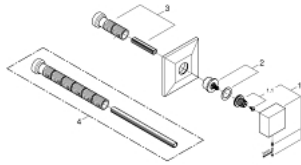

29 398 AL0 ALLURE BRILLIANT CONCEALED VALVE EXPOSED PART

PRODUCT DESCRIPTION

- Colour: brushed hard graphite
- set for final installation for
- 29 032 000 (preassembled headpart 1/2")
- 29 068 000 (preassembled ceramic headpart 1/2" - not to be used for shut-off)
- GROHE LongLife finish
- installation depth infinitely adjustable 43 - 91 mm

29 398 AL0 ALLURE BRILLIANT CONCEALED VALVE EXPOSED PART

SPARE PARTS, september 2021 – now

1: Handle (Spare part-nr. 48131AL0)

1.1: Replacement handle connection kit (Spare part-nr. 45186000)

2: Extension for spindle (Spare part-nr. 48044000)