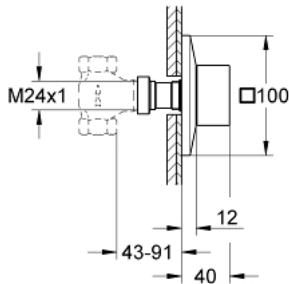

29 398 AL0 ALLURE BRILLIANT CONCEALED VALVE EXPOSED PART

PRODUCT DESCRIPTION

- Colour: brushed hard graphite
- set for final installation for
- 29 032 000 (preassembled headpart 1/2")
- 29 068 000 (preassembled ceramic headpart 1/2" - not to be used for shut-off)
- GROHE LongLife finish
- installation depth infinitely adjustable 43 - 91 mm

29 398 AL0 ALLURE BRILLIANT CONCEALED VALVE EXPOSED PART

SPARE PARTS, september 2021 – now

1: Handle (Spare part-nr. 48131AL0)

1.1: Replacement handle connection kit (Spare part-nr. 45186000)

2: Extension for spindle (Spare part-nr. 48044000)

3: Extension set, 80 mm (Spare part-nr. 45202000)

4: Extension set 200 mm (Spare part-nr. 45203000)*

* Optional accessories