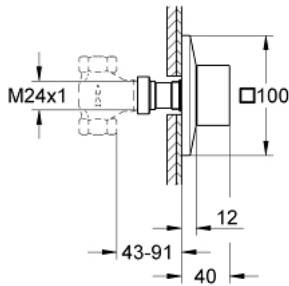

29 398 DC0 ALLURE BRILLIANT CONCEALED VALVE EXPOSED PART

PRODUCT DESCRIPTION

- Colour: supersteel
- set for final installation for
- 29 032 000 (preassembled headpart 1/2")
- 29 068 000 (preassembled ceramic headpart 1/2" - not to be used for shut-off)
- GROHE LongLife finish
- installation depth infinitely adjustable 43 - 91 mm

29 398 DC0 **ALLURE BRILLIANT CONCEALED VALVE EXPOSED PART**

SPARE PARTS, september 2021 – now

- 1: Handle (Spare part-nr. 48131DC0)
 - 1.1: Replacement handle connection kit (Spare part-nr. 45186000)
 - 2: Extension for spindle (Spare part-nr. 48044000)
 - 3: Extension set, 80 mm (Spare part-nr. 45202000)
 - 4: Extension set 200 mm (Spare part-nr. 45203000)*
- * Optional accessories