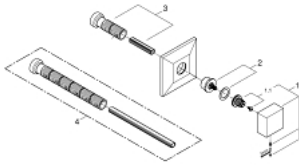

29 398 DC0 ALLURE BRILLIANT CONCEALED VALVE EXPOSED PART

PRODUCT DESCRIPTION

- Colour: supersteel
- set for final installation for
- 29 032 000 (preassembled headpart 1/2")
- 29 068 000 (preassembled ceramic headpart 1/2" - not to be used for shut-off)
- GROHE LongLife finish
- installation depth infinitely adjustable 43 - 91 mm

29 398 DC0 **ALLURE BRILLIANT CONCEALED VALVE EXPOSED PART**

SPARE PARTS, september 2021 – now

- 1: Handle (Spare part-nr. 48131DC0)
 - 1.1: Replacement handle connection kit (Spare part-nr. 45186000)
 - 2: Extension for spindle (Spare part-nr. 48044000)
 - 3: Extension set, 80 mm (Spare part-nr. 45202000)
 - 4: Extension set 200 mm (Spare part-nr. 45203000)*
- * Optional accessories