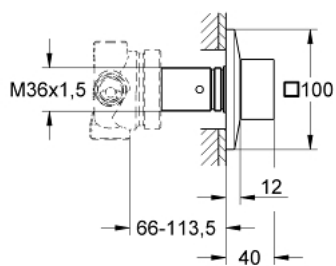

### PRODUCT DESCRIPTION

- Colour: chrome
- set for final installation for
- 29 033 000
- without concealed body
- GROHE LongLife finish
- installation depth infinitely adjustable 66 - 113 mm

### SPARE PARTS, september 2021 – now

1: Handle (Spare part-nr. 48131000)

1.1: Replacement handle connection kit (Spare part-nr. 45186000)

2: Extension for spindle (Spare part-nr. 48132000)

3: Extension (Spare part-nr. 45439000)