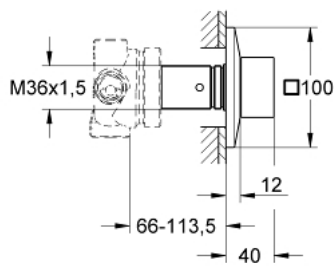

29 399 000 ALLURE BRILLIANT 5-WAY DIVERTER

PRODUCT DESCRIPTION

- Colour: chrome
- trim set for use with rough-in set 29 033 000
- without concealed body
- GROHE LongLife finish
- installation depth infinitely adjustable 66 - 113 mm

29 399 000 ALLURE BRILLIANT 5-WAY DIVERTER

SPARE PARTS, september 2021 – now

- 1: Handle (Spare part-nr. 48131000)
- 1.1: Replacement handle connection kit (Spare part-nr. 45186000)
- 2: Extension for spindle (Spare part-nr. 48132000)
- 3: Extension (Spare part-nr. 45439000)