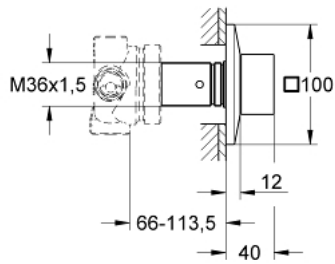

29 399 AL0 ALLURE BRILLIANT 5-WAY DIVERTER

PRODUCT DESCRIPTION

- Colour: brushed hard graphite
- set for final installation for
- 29 033 000
- without concealed body
- GROHE LongLife finish
- installation depth infinitely adjustable 66 - 113 mm

29 399 AL0 ALLURE BRILLIANT 5-WAY DIVERTER

SPARE PARTS, september 2021 – now

1: Handle (Spare part-nr. 48131AL0)

1.1: Replacement handle connection kit (Spare part-nr. 45186000)

2: Extension for spindle (Spare part-nr. 48132000)

3: Extension (Spare part-nr. 45439000)