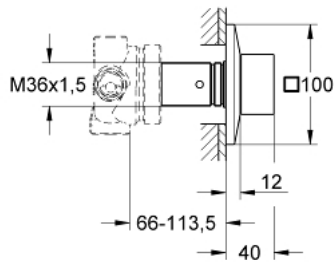

29 399 DC0 ALLURE BRILLIANT 5-WAY DIVERTER

PRODUCT DESCRIPTION

- Colour: supersteel
- trim set for use with rough-in set 29 033 000
- without concealed body
- GROHE LongLife finish
- installation depth infinitely adjustable 66 - 113 mm

29 399 DC0 **ALLURE BRILLIANT 5-WAY DIVERTER**

SPARE PARTS, september 2021 – now

- 1: Handle (Spare part-nr. 48131DC0)
- 1.1: Replacement handle connection kit (Spare part-nr. 45186000)
- 2: Extension for spindle (Spare part-nr. 48132000)
- 3: Extension (Spare part-nr. 45439000)