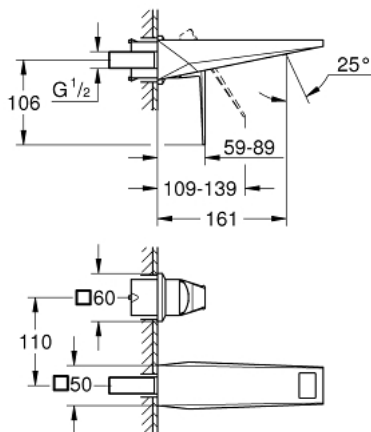

29 402 000 ALLURE BRILLIANT TWO-HOLE BASIN MIXER M-SIZE

PRODUCT DESCRIPTION

- Colour: chrome
- wall mounted
- without concealed body
- for use with rough-in set 23 200
- GROHE LongLife finish
- GROHE EcoJoy - Less water, perfect flow
- maximum flow rate (at 3 bar): 5 l/min
- spout with integrated mousseur
- center distance 110 mm
- projection 161 mm
- min. recommended pressure 1.0 bar

29 402 000 **ALLURE BRILLIANT TWO-HOLE BASIN MIXER**
M-SIZE

SPARE PARTS, oktober 2021 – now

1: Lever (Spare part-nr. 46797000)

2: Race (Spare part-nr. 46794000)

3: Extension (Spare part-nr. 46627000)*

* Optional accessories