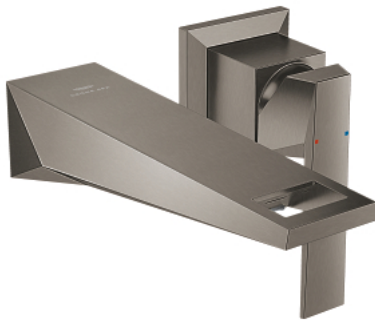

## 29 402 AL0 ALLURE BRILLIANT TWO-HOLE BASIN MIXER M-SIZE

### PRODUCT DESCRIPTION

- Colour: brushed hard graphite
- wall mounted
- without concealed body
- for use with rough-in set 23 200
- GROHE LongLife finish
- GROHE EcoJoy - Less water, perfect flow
- maximum flow rate (at 3 bar): 5 l/min
- spout with integrated mousseur
- center distance 110 mm
- projection 161 mm
- min. recommended pressure 1.0 bar