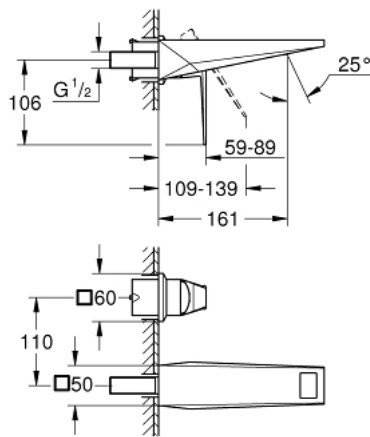

## 29 402 AL0 ALLURE BRILLIANT TWO-HOLE BASIN MIXER M-SIZE

### PRODUCT DESCRIPTION

- Colour: brushed hard graphite
- wall mounted
- without concealed body
- for use with rough-in set 23 200
- GROHE LongLife finish
- GROHE EcoJoy - Less water, perfect flow
- maximum flow rate (at 3 bar): 5 l/min
- spout with integrated mousseur
- center distance 110 mm
- projection 161 mm
- min. recommended pressure 1.0 bar

### SPARE PARTS, oktober 2021 – now

1: Lever (Spare part-nr. 46797AL0)

2: Race (Spare part-nr. 46794AL0)

3: Extension (Spare part-nr. 46627000)\*

\* Optional accessories