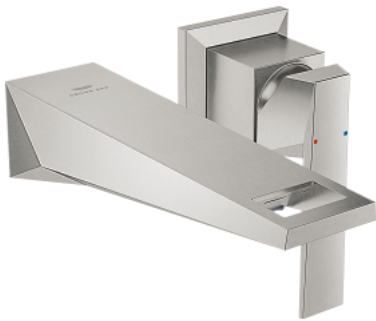

## 29 402 DC0 ALLURE BRILLIANT TWO-HOLE BASIN MIXER M-SIZE

### PRODUCT DESCRIPTION

- Colour: supersteel
- wall mounted
- without concealed body
- for use with rough-in set 23 200
- GROHE LongLife finish
- GROHE EcoJoy - Less water, perfect flow
- maximum flow rate (at 3 bar): 5 l/min
- spout with integrated mousseur
- center distance 110 mm
- projection 161 mm
- min. recommended pressure 1.0 bar

## 29 402 DC0 **ALLURE BRILLIANT TWO-HOLE BASIN MIXER** **M-SIZE**