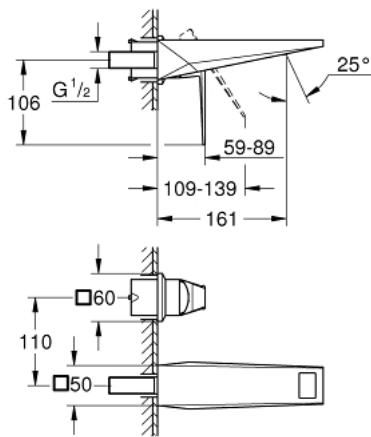

## 29 402 DC0 ALLURE BRILLIANT TWO-HOLE BASIN MIXER M-SIZE

### PRODUCT DESCRIPTION

- Colour: supersteel
- wall mounted
- without concealed body
- for use with rough-in set 23 200
- GROHE LongLife finish
- GROHE EcoJoy - Less water, perfect flow
- maximum flow rate (at 3 bar): 5 l/min
- spout with integrated mousseur
- center distance 110 mm
- projection 161 mm
- min. recommended pressure 1.0 bar

## 29 402 DC0 **ALLURE BRILLIANT TWO-HOLE BASIN MIXER** **M-SIZE**