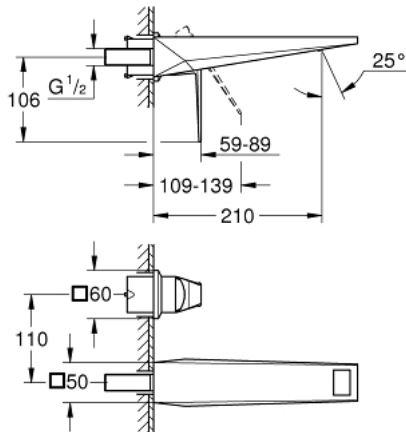

## 29 403 000 ALLURE BRILLIANT TWO-HOLE BASIN MIXER L-SIZE

### PRODUCT DESCRIPTION

- Colour: chrome
- wall mounted
- without concealed body
- for use with rough-in set 23 200
- GROHE LongLife finish
- GROHE EcoJoy - Less water, perfect flow
- maximum flow rate (at 3 bar): 5 l/min
- spout with integrated mousseur
- center distance 110 mm
- projection 210 mm
- min. recommended pressure 1.0 bar

29 403 000 **ALLURE BRILLIANT TWO-HOLE BASIN MIXER**  
**L-SIZE**

**SPARE PARTS**, oktober 2021 – now

1: Lever (Spare part-nr. 46797000)

2: Race (Spare part-nr. 46794000)

3: Extension (Spare part-nr. 46627000)\*