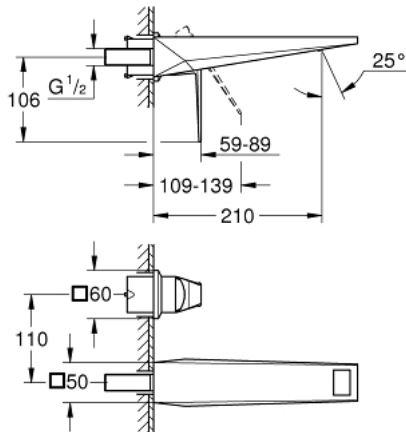

29 403 000 ALLURE BRILLIANT TWO-HOLE BASIN MIXER L-SIZE

PRODUCT DESCRIPTION

- Colour: chrome
- wall mounted
- without concealed body
- for use with rough-in set 23 200
- GROHE LongLife finish
- AquaCalibrator
- maximum flow rate (at 3 bar): 5 l/min
- spout with integrated mousseur
- center distance 110 mm
- projection 210 mm
- min. recommended pressure 1.0 bar

29 403 000 **ALLURE BRILLIANT TWO-HOLE BASIN MIXER**
L-SIZE

SPARE PARTS, oktober 2021 – now

1: Lever (Spare part-nr. 46797000)

2: Race (Spare part-nr. 46794000)

3: Extension (Spare part-nr. 46627000)*

* Optional accessories