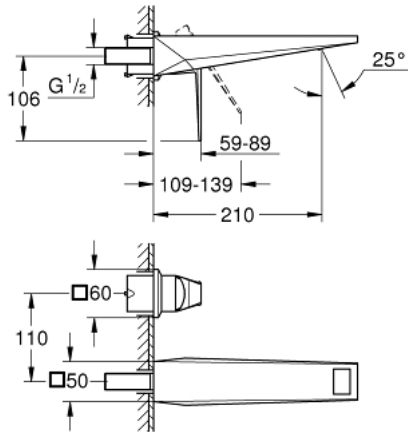

29 403 AL0 ALLURE BRILLIANT TWO-HOLE BASIN MIXER L-SIZE

PRODUCT DESCRIPTION

- Colour: brushed hard graphite
- wall mounted
- without concealed body
- for use with rough-in set 23 200
- GROHE LongLife finish
- AquaCalibrator
- maximum flow rate (at 3 bar): 5 l/min
- spout with integrated mousseur
- center distance 110 mm
- projection 210 mm
- min. recommended pressure 1.0 bar

29 403 AL0 ALLURE BRILLIANT TWO-HOLE BASIN MIXER L-SIZE

SPARE PARTS, oktober 2021 – now

1: Lever (Spare part-nr. 46797AL0)

2: Race (Spare part-nr. 46794AL0)

3: Extension (Spare part-nr. 46627000)*

* Optional accessories