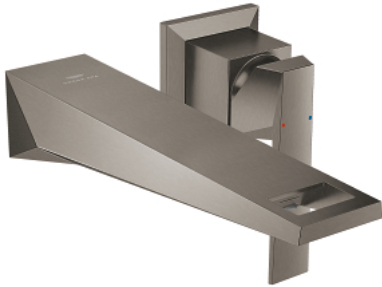

29 403 AL0 ALLURE BRILLIANT TWO-HOLE BASIN MIXER L-SIZE

PRODUCT DESCRIPTION

- Colour: brushed hard graphite
- wall mounted
- without concealed body
- for use with rough-in set 23 200
- GROHE LongLife finish
- AquaCalibrator
- maximum flow rate (at 3 bar): 5 l/min
- spout with integrated mousseur
- center distance 110 mm
- projection 210 mm
- min. recommended pressure 1.0 bar

29 403 AL0 ALLURE BRILLIANT TWO-HOLE BASIN MIXER L-SIZE

SPARE PARTS, oktober 2021 – now

1: Lever (Spare part-nr. 46797AL0)

2: Race (Spare part-nr. 46794AL0)

3: Extension (Spare part-nr. 46627000)*

* Optional accessories